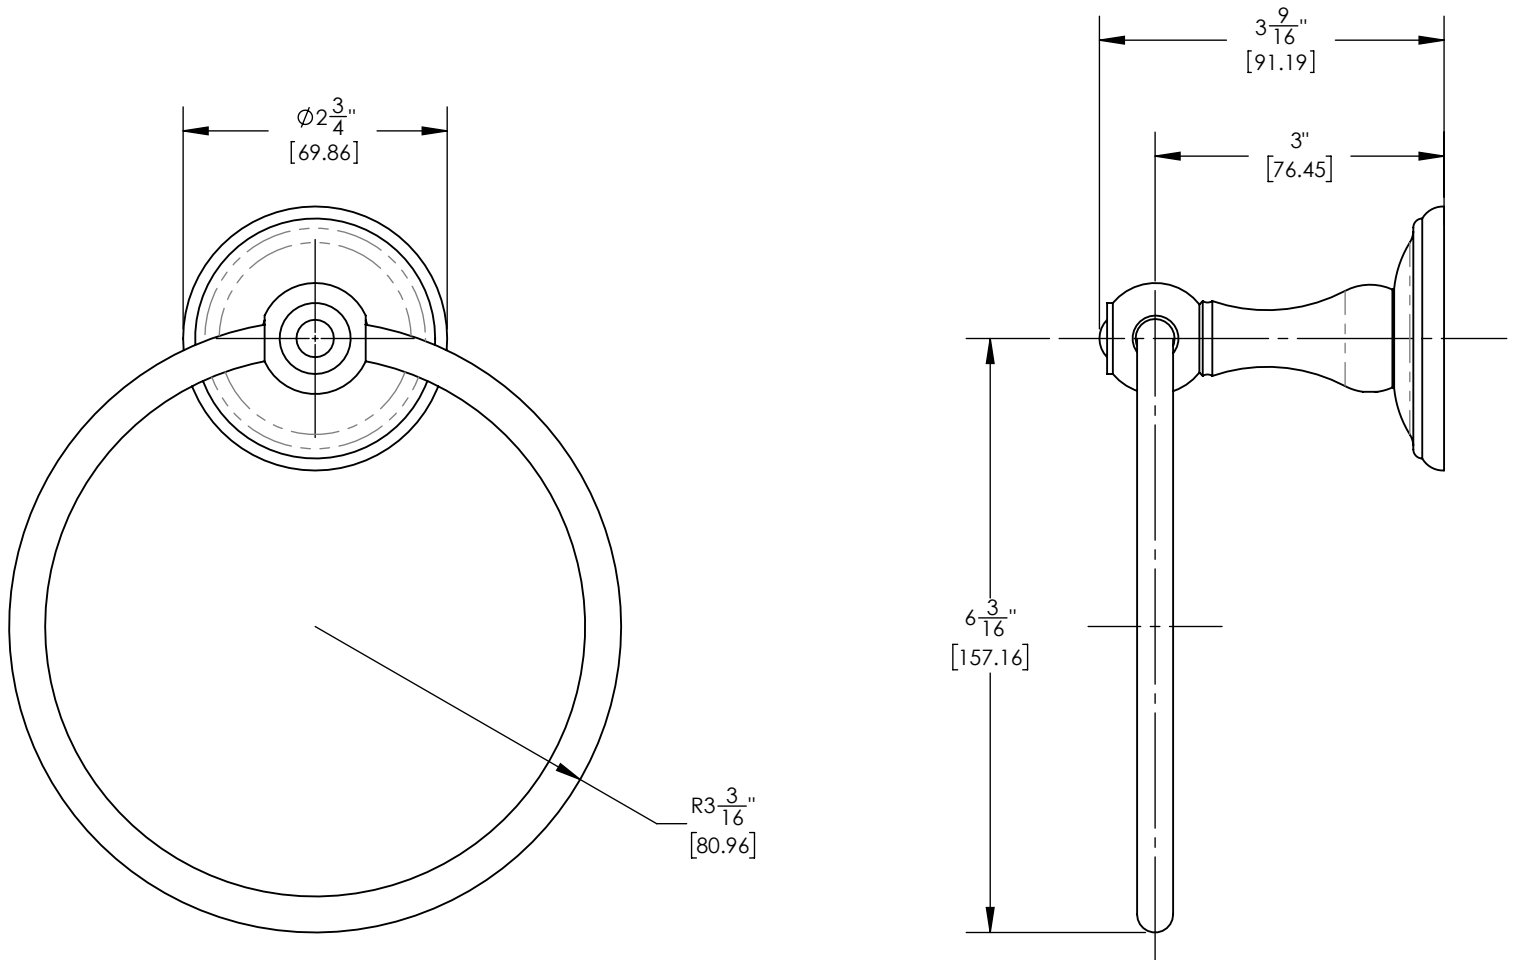

KGB40

■ **PRODUCT FEATURES**

- Style: Traditional
- Collection: 3Ring
-
-
-

■ **TECHNICAL DETAILS**

ADA Compliance: No
 Installation Type: Wall Mounted
 Primary Material: Brass

■ **PRODUCT DIMENSIONS**

www.phylrich.com