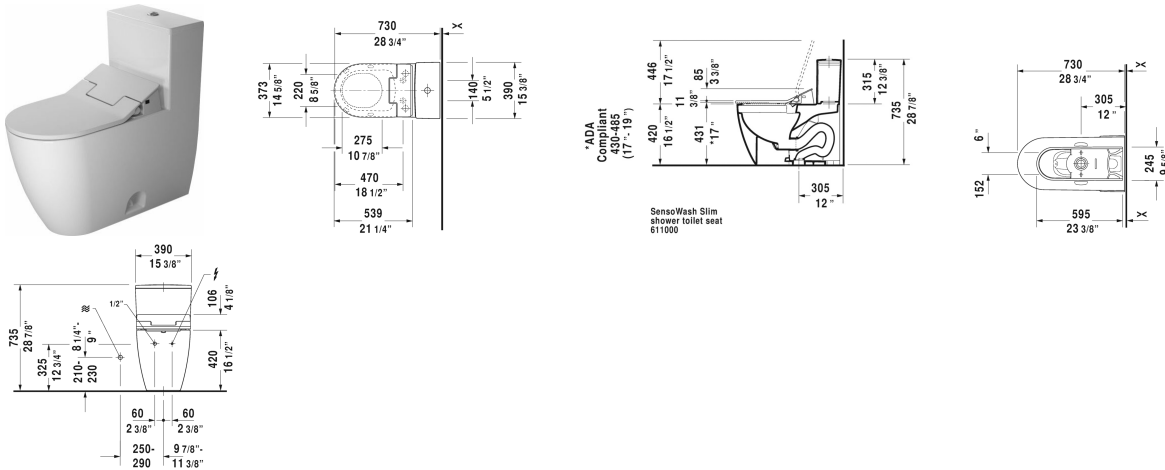

ME by Starck Toilet kit # D4202500

| < 14 3/4" Inch > |

Toilet kit	Dimension	Weight	Order number
One-Piece toilet for SensoWash® & SensoWash® Slim shower-toilet seat			
Colors			
00 White			
Variant			
	14 3/4" x 28 3/4" Inch	165.1 lb	D4202500
Suitable products			
SensoWash® Slim shower-toilet seat for ME by Starck, Starck 2, Starck 3 and Darling New* Rear-, Lady- and Comfortwash, with slow close, night light, remote control included, locking function via remote control, self-cleaning wand, on / off-button, with concealed connections, automatic drainage in periods of prolonged disuse, 14 3/4" x 21 1/4" Inch	14 3/4" x 21 1/4" Inch		611000
One-Piece toilet Duravit Rimless for SensoWash® rimless, connecting elements for SensoWash with concealed connections included, syphonic, 12" rough-in, only in combination with SensoWash, vertical outlet, cUPC® listed*, 14 1/8" x 28 3/4" Inch	14 1/8" x 28 3/4" Inch		217351

All drawings contain the necessary measurements which are subject to standard tolerances. They are stated in inch & mm and are non-binding. Exact measurements, in particular for customized installation scenarios, can only be taken from the finished ceramic piece.