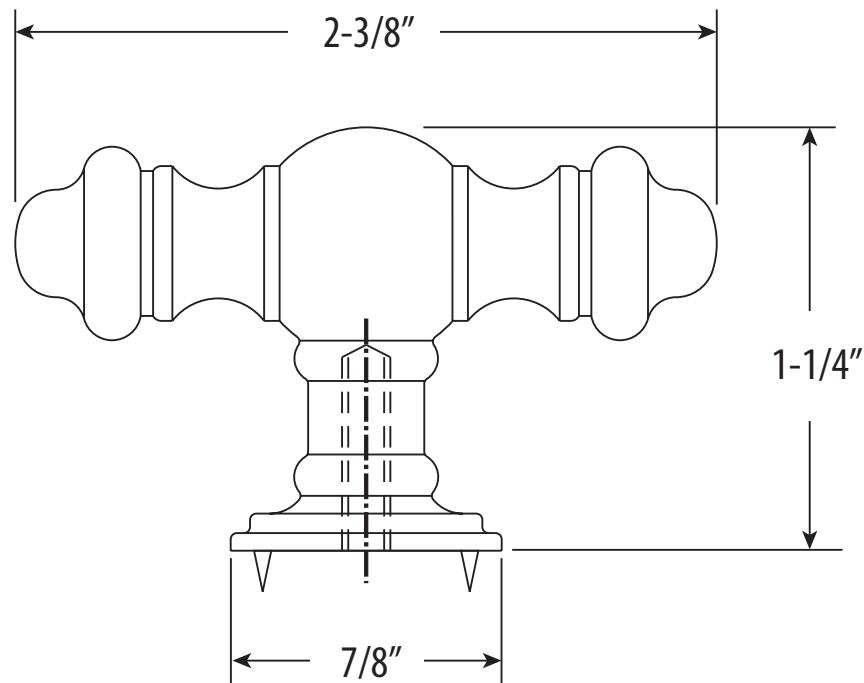

TRADITIONAL LARGE DECORATIVE CABINET T-PULL

HTK-007

• FITS MATERIALS FROM 1/4" TO 1-1/2" THICK

ECO BRASS  
HIGH PERFORMANCE LEAD FREE BRASS

DIMENSIONS MAY VARY AND ARE SUBJECT TO CHANGE. NO RESPONSIBILITY IS ASSUMED FOR USE OF SUPERCEDED OR VOIDED DATA