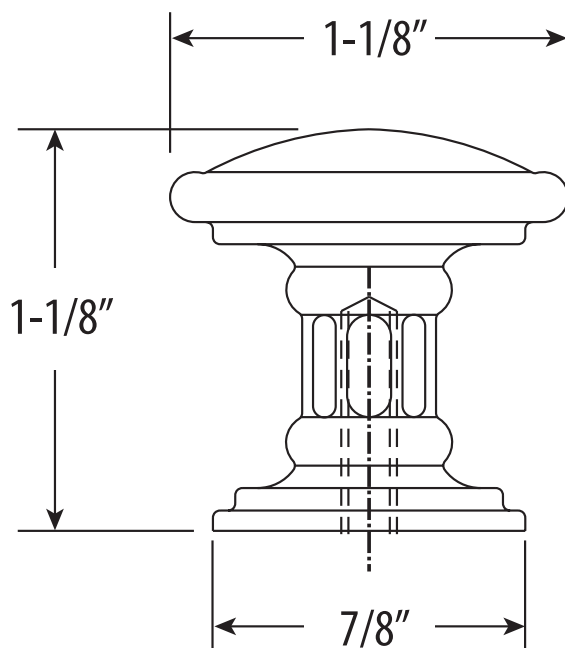

TRADITIONAL SMALL PLAIN CABINET KNOB

HTK-001

• FITS MATERIALS FROM 1/4" TO 1-1/2" THICK

*DIMENSIONS MAY VARY AND ARE SUBJECT TO CHANGE. NO RESPONSIBILITY IS ASSUMED FOR USE OF SUPERCEDED OR VOIDED DATA*