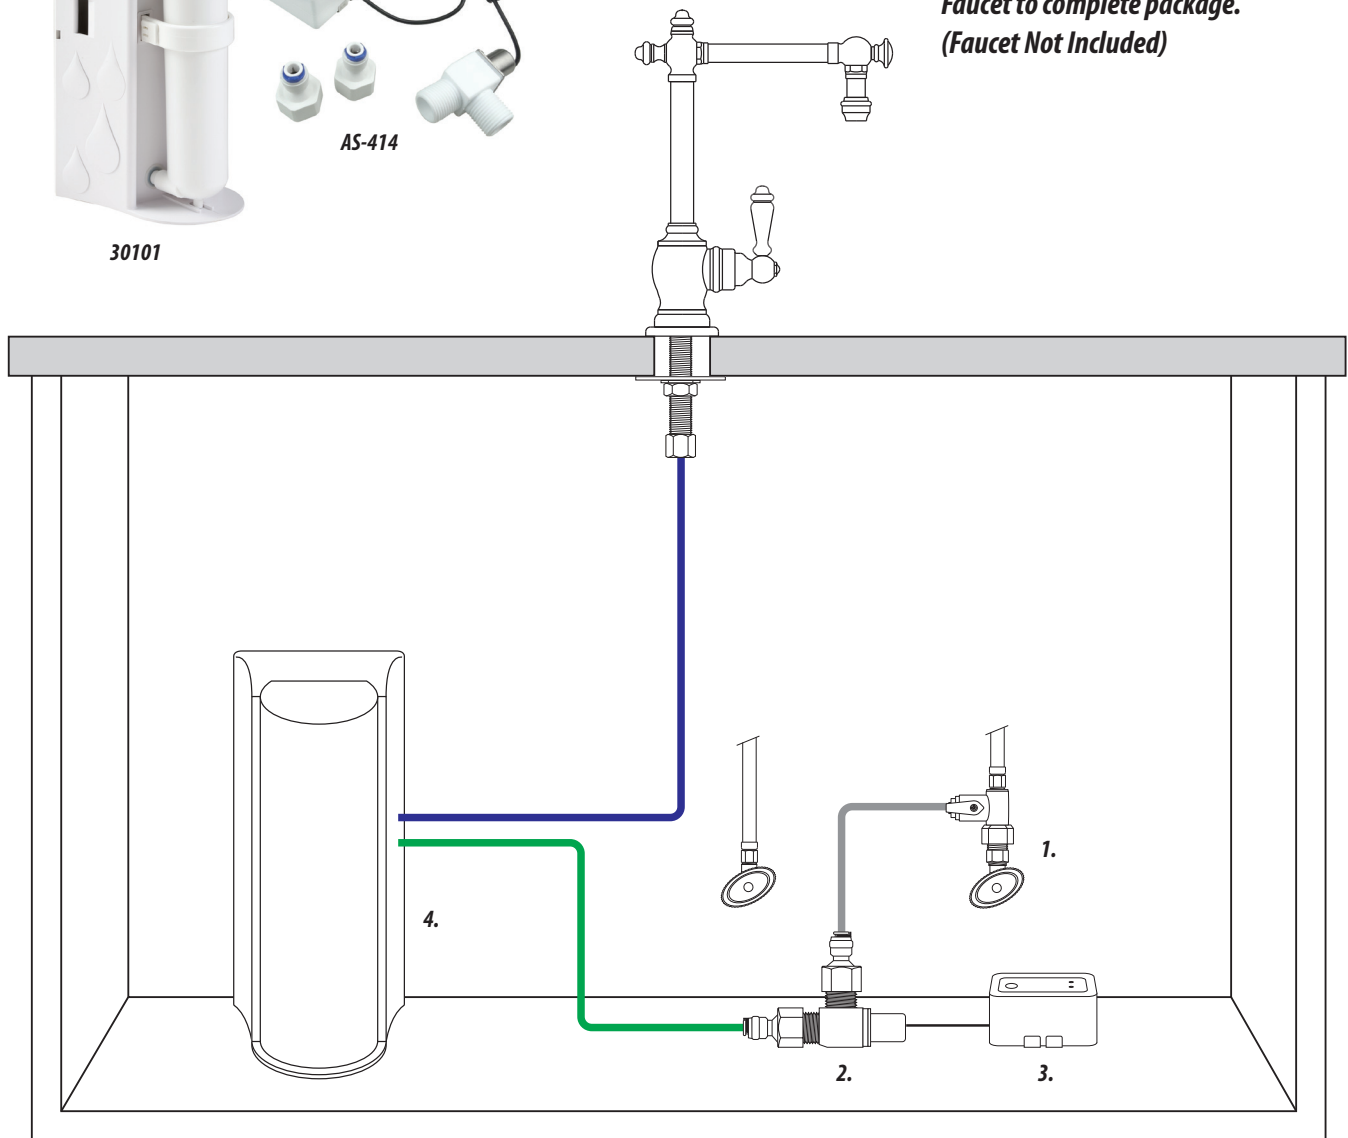

FILTRATION UNDER SINK SYSTEM

Model # 3000

Product Description

- Filtration Under Sink System includes:
- #30101 Multi-Stage Filtration System
 - #AS-414 Safety/Leak Detection Valve
 - Connection fittings included as shown

Add a Waterstone Cold Only Filtration Faucet to complete package. (Faucet Not Included)

1. COLD WATER SOURCE
2. #AS-414 SAFETY VALVE

3. MOISTURE SENSOR
4. #30101 FILTRATION SYSTEM