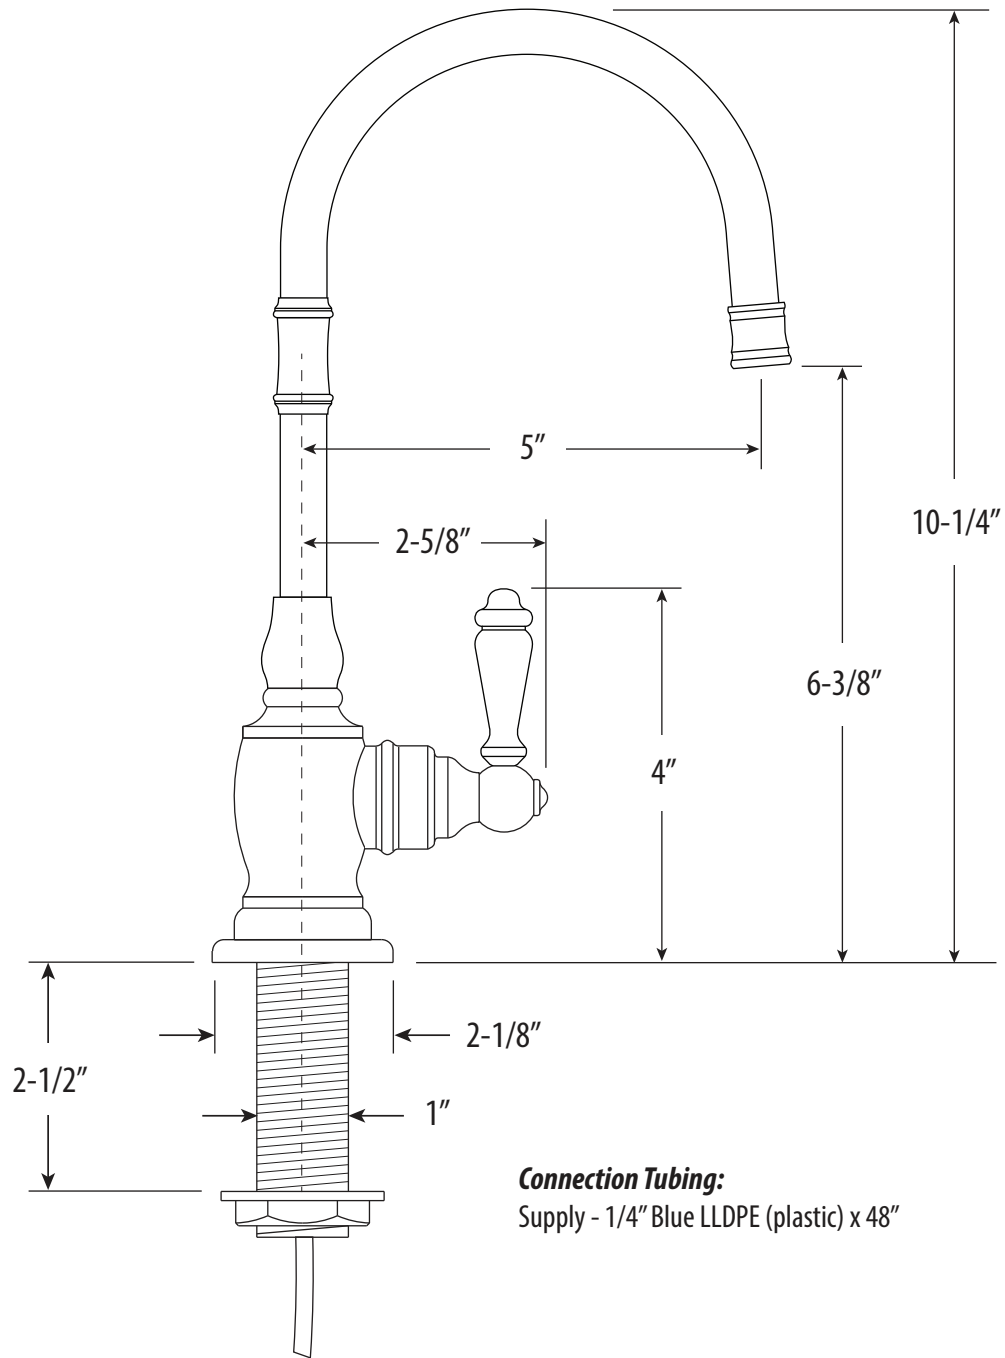

PEMBROKE COLD ONLY FILTRATION FAUCET / LEVER HANDLE

I202C

- MAX COUNTER THICKNESS 2-1/2"
- INSTALL HOLE SIZE ADAPTABLE UP TO 1-3/8"

DIMENSIONS MAY VARY AND ARE SUBJECT TO CHANGE. NO RESPONSIBILITY IS ASSUMED FOR USE OF SUPERCEDED OR VOIDED DATA