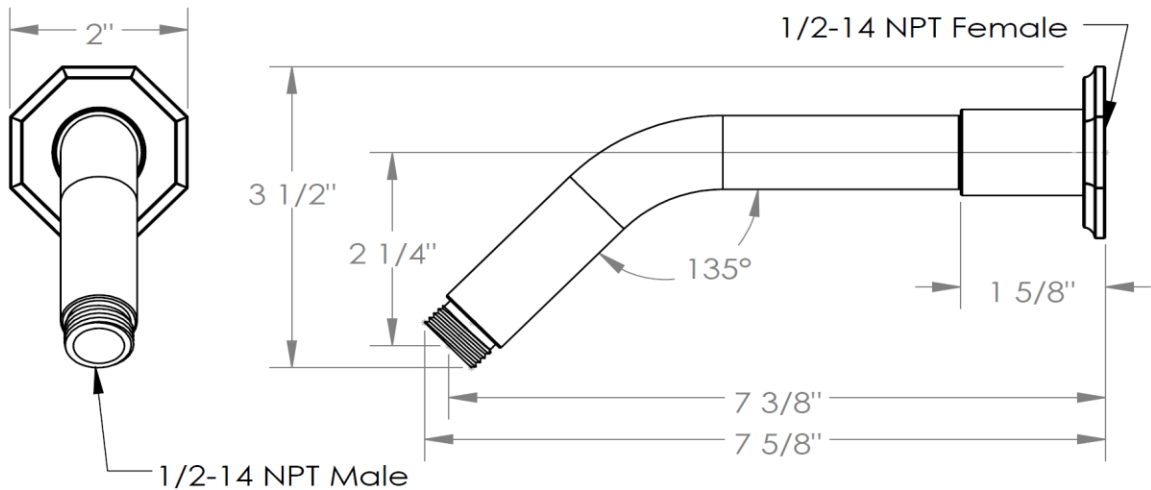

SS-4030CAF
Arm With Octagon Flange

WATERMARK DESIGNS 12/22/2014