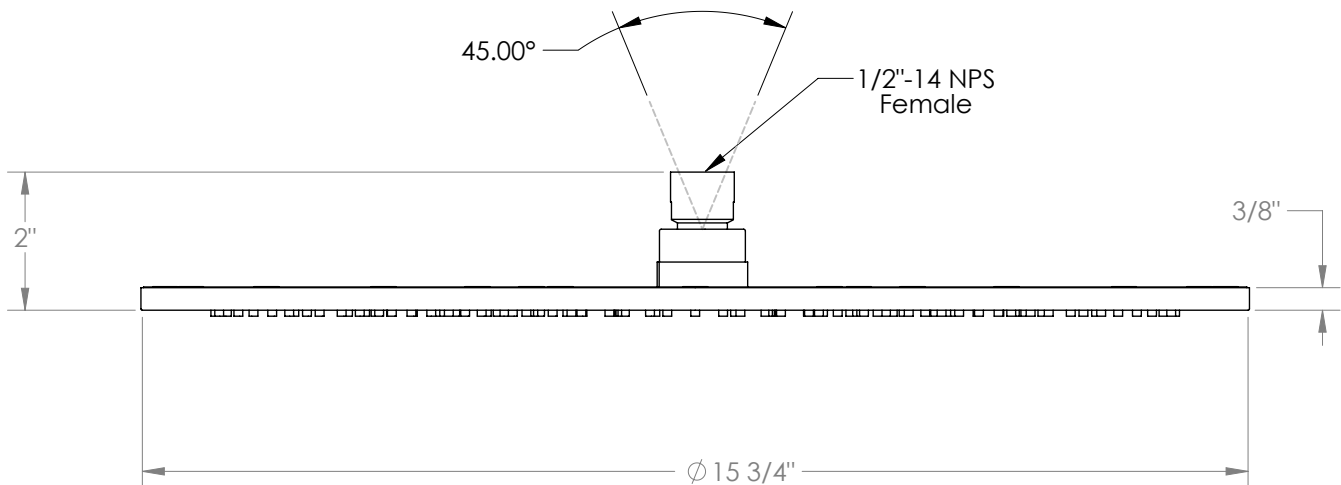

## Prêt-A-Vive SH-PRE75

Round Antiscale Shower Head, 16" dia.

- Flow Rate: 1.75 GPM at 60 psi
- Self-Cleaning Silicone Jets
- Swivel Range of Motion: 20-25°
- Professional Installation Required.

Available in all finishes shown on the [Watermark Designs website](#)

Meets the applicable requirements of ASME A112.18.1-2005/CSA B125.1-05, entitled "Plumbing Supply Fittings".

Watermark Designs reserves the right to make revisions without notice to produce specifications. All product dimensions are nominal.