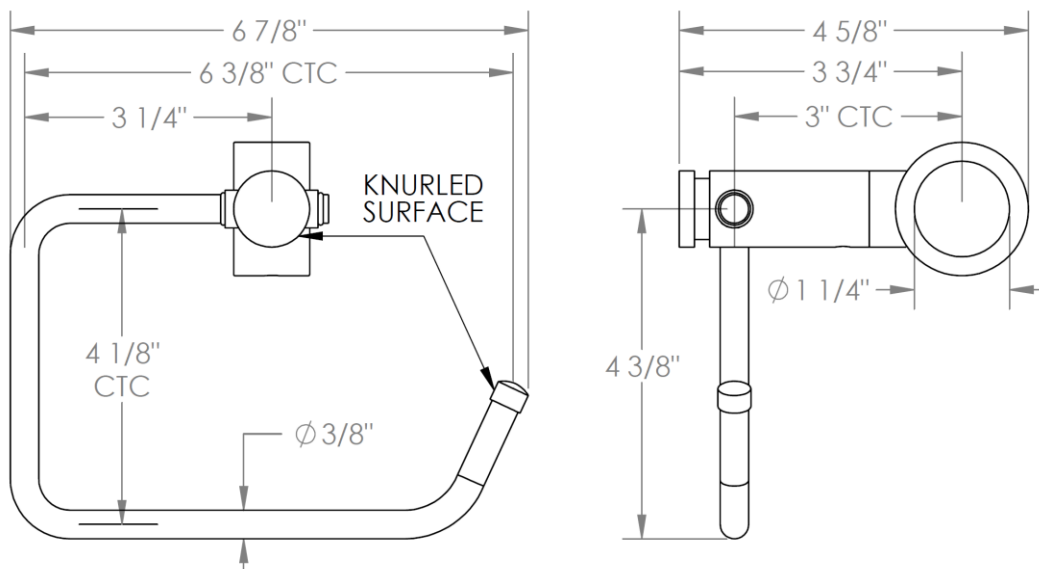

**CON-SUT-0.4**

Paper Holder for Console Legs  
Sutton Collection

**WATERMARK DESIGNS 9/26/2018**