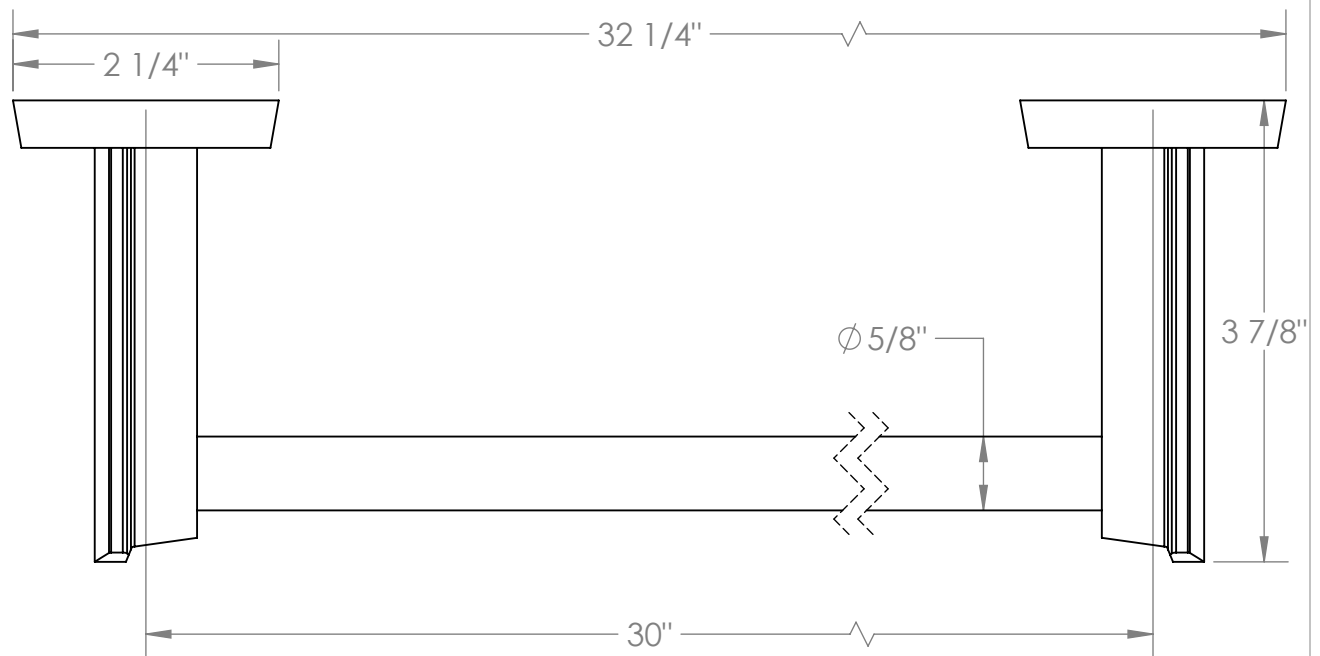

**64-0.1B**

**30" Towel Bar**

Meets the applicable requirements of ASME A112.18.1-2005/CSA B125.1-05, entitled "Plumbing Supply Fittings"