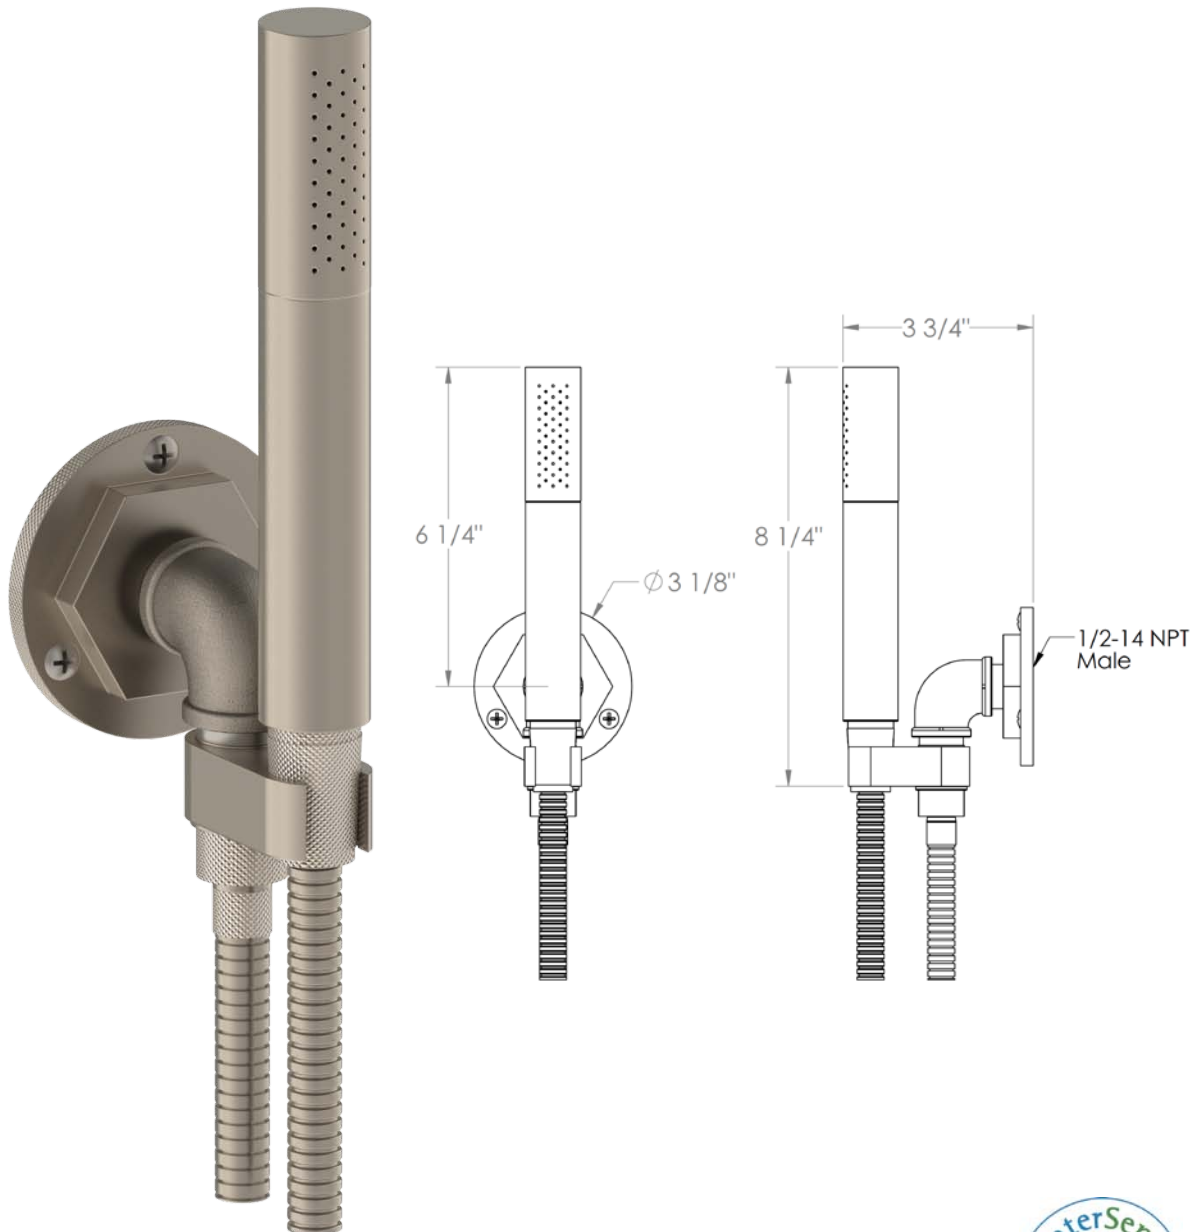

38-HSHK3

Wall Mounted Hand Shower Set
Includes slim hand shower and 69" hose
Flow Rate: 1.75 GPM

Meets the applicable requirements of ASME A112.18.1/CSA B125.1

WATERMARK DESIGNS 7/12/2018

350 Dewitt Ave Brooklyn NY 11207 USA T 718 257 2800 F 718 257 2144 info@watermark-designs.com