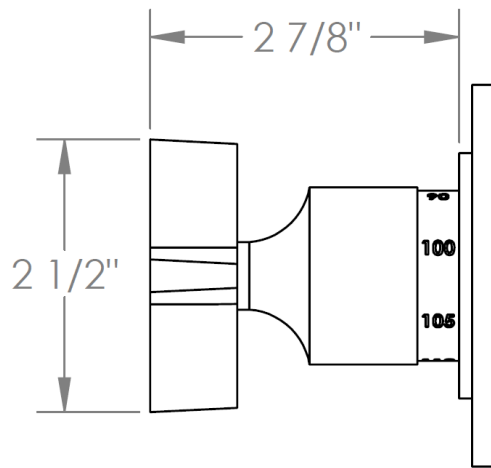

37-T15-BL3

Trim Kit Only for Miniature Thermostatic Valve
Requires SS-TH500 concealed rough

WATERMARK DESIGNS 2/5/2019