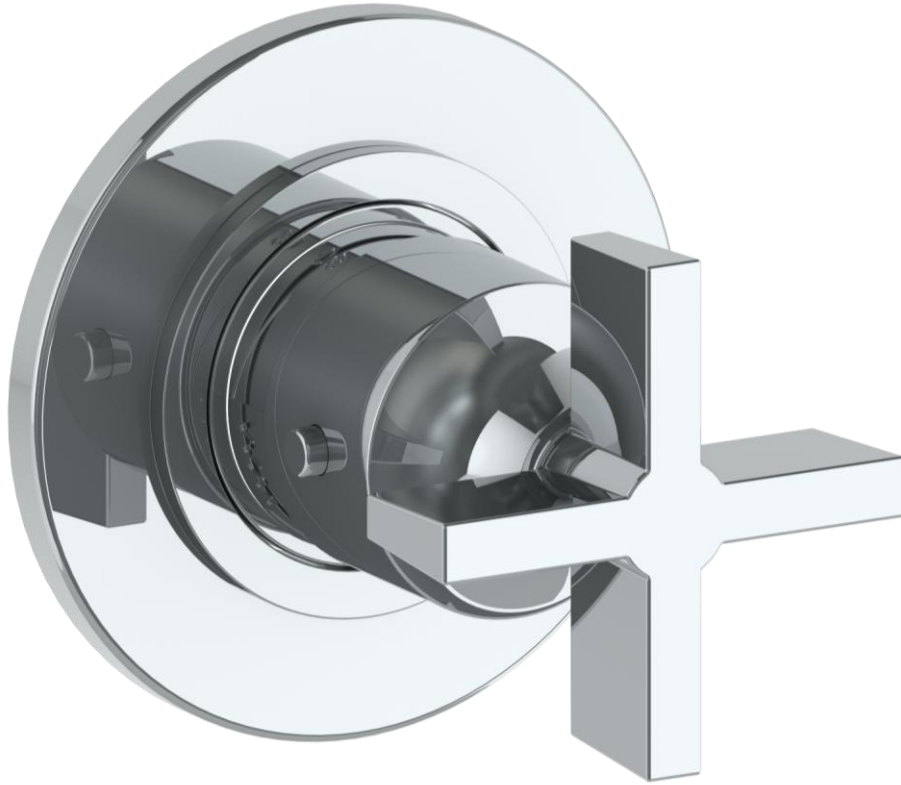

37-T15-BL3

Trim Kit Only for Miniature Thermostatic Valve
Requires SS-TH500 concealed rough

WATERMARK DESIGNS 2/5/2019