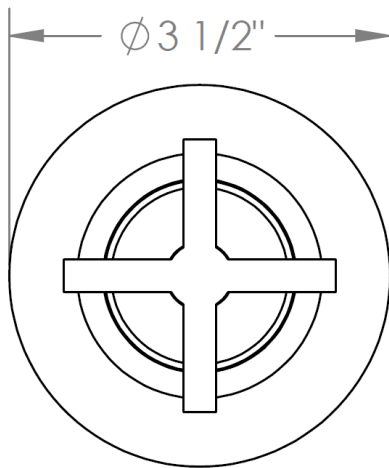

37-T15-BL3

Trim Kit Only for Miniature Thermostatic Valve
Requires SS-TH500 concealed rough

WATERMARK DESIGNS 2/5/2019