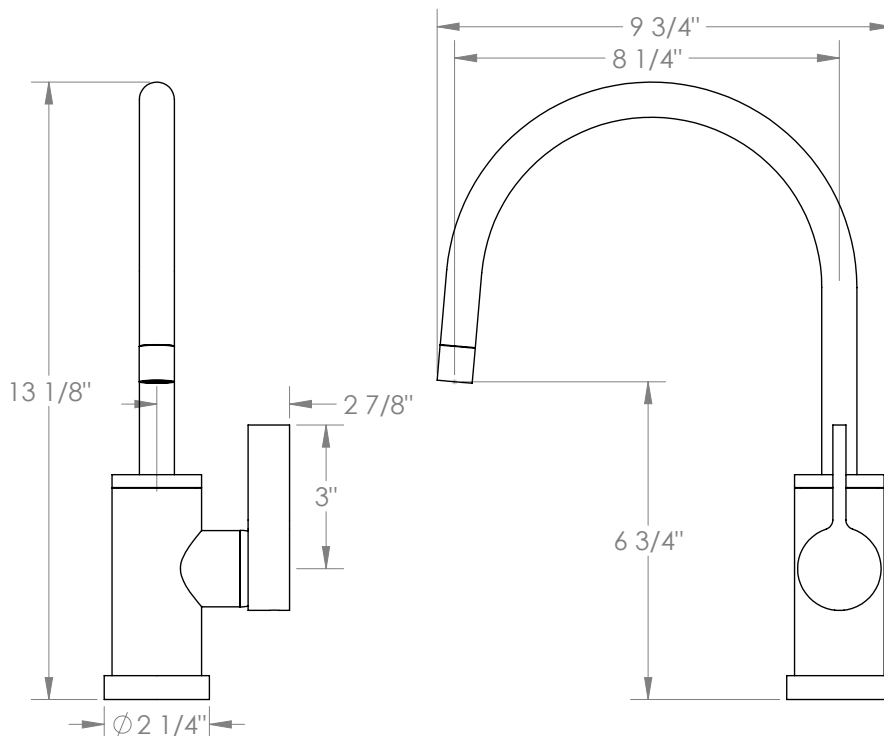

# WATERMARK

BROOKLYN, NEW YORK

*Blue*  
**37-7.3G-BL2**

Deck Mounted, Gooseneck, Monoblock Kitchen  
Faucet

- Fits Deck Up To 1-1/2" Thick
- Recommended Mounting Hole: 1-3/8"
- All Lead-Free Brass Construction
- Flow Rate: 1.75 GPM
- Ceramic Mixing Cartridge
- 360° Rotating Spout
- Professional Installation Required

Available in all finishes shown on the [Watermark Designs website](#)

Meets the applicable requirements of ASME A112.18.1-2005/CSA B125.1-05, entitled "Plumbing Supply Fittings".

Watermark Designs reserves the right to make revisions without notice to produce specifications. All product dimensions are nominal.