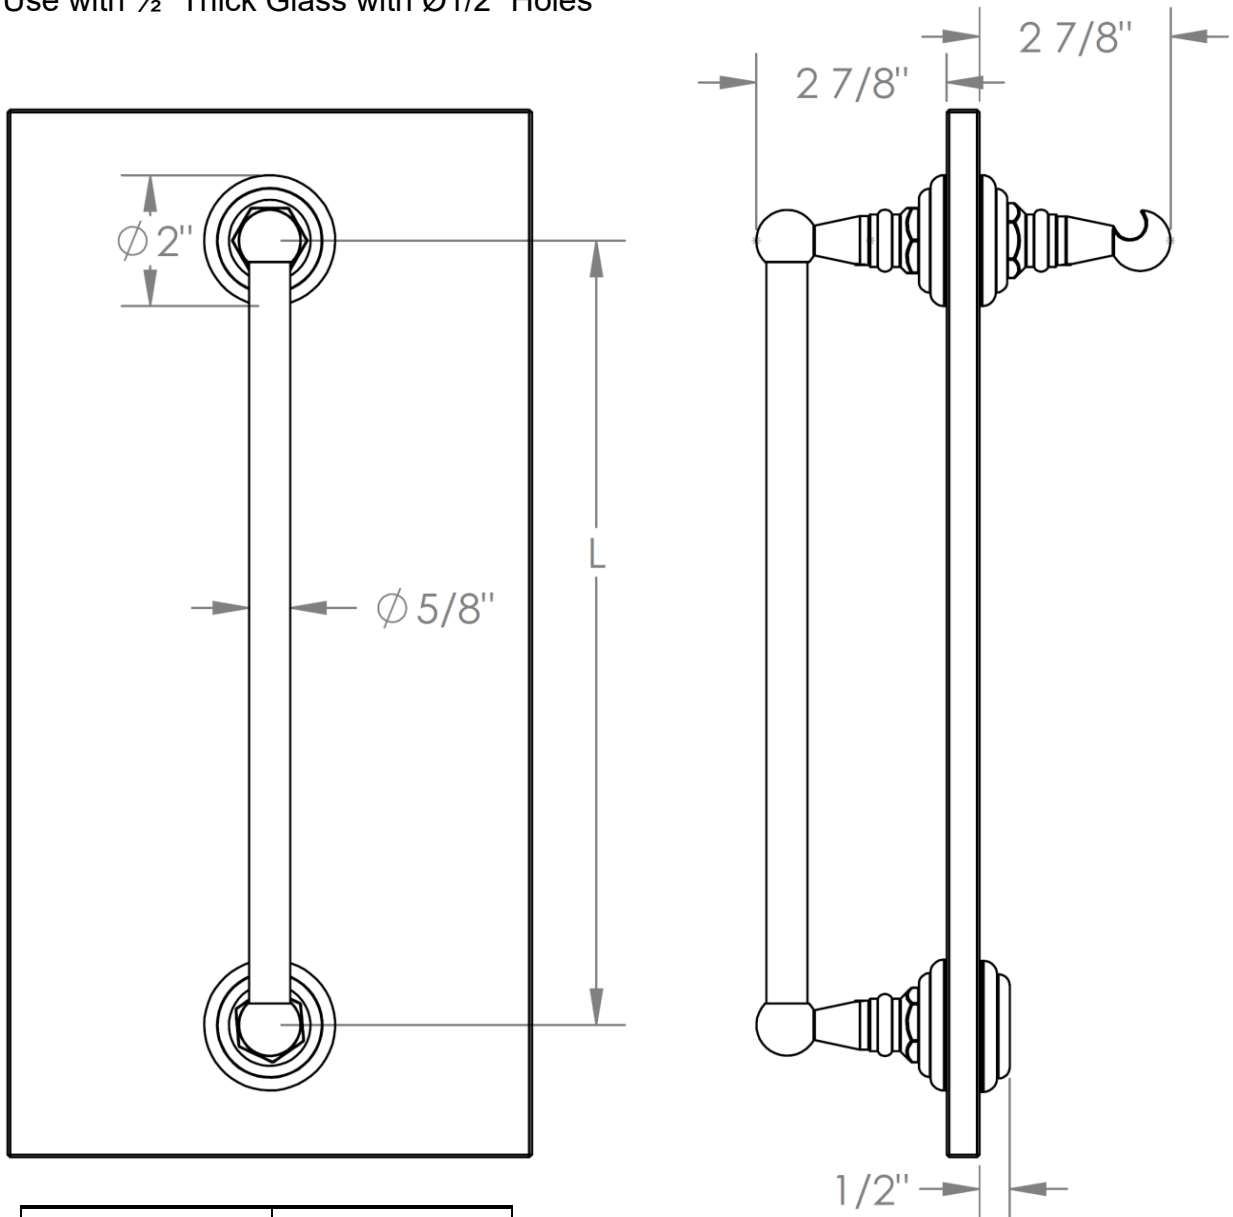

322-0.1- SDP

Glass Mounted Shower Door Pull with Knob/Towel Bar with Hook
For Use with 1/2" Thick Glass with Ø1/2" Holes

322-0.1-SDP

Glass Mounted Shower Door Pull with Knob/Towel Bar with Hook
For Use with 1/2" Thick Glass with Ø1/2" Holes

Model No.	Dimension of L
322-0.1-6SDP	6"
322-0.1-12SDP	12"
322-0.1-18SDP	18"
322-0.1A-SDP	24"