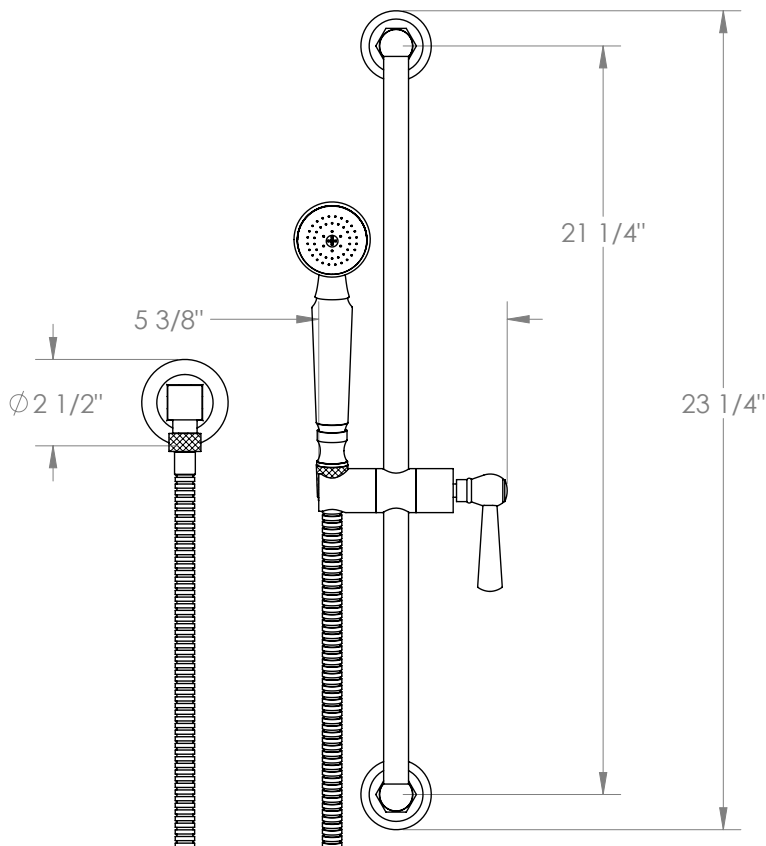

WATERMARK

BROOKLYN, NEW YORK

Stratford 321-HSPB1-S1A Positioning Bar Shower Kit with Hand Shower

- Handshower Flow Rate: 1.75 GPM
- Slide bar features an adjustable shower holder that can be set along length of bar and can be set at angle up to 45°
- Hose Length: 69"
- Includes two backflow preventers- one in the hand shower and one in the wall elbow

Includes The Following Components:

- Shower Positioning Bar: 321-6524
- Hand Shower: SH-S525A
- Wall Elbow: ELB-6001
- Shower Hose: DS-4079

Available in all finishes shown on the [Watermark Designs website](https://www.watermark-designs.com)

Meets the applicable requirements of ASME A112.18.1-2005/CSA B125.1-05, entitled "Plumbing Supply Fittings".

Watermark Designs reserves the right to make revisions without notice to produce specifications. All product dimensions are nominal.