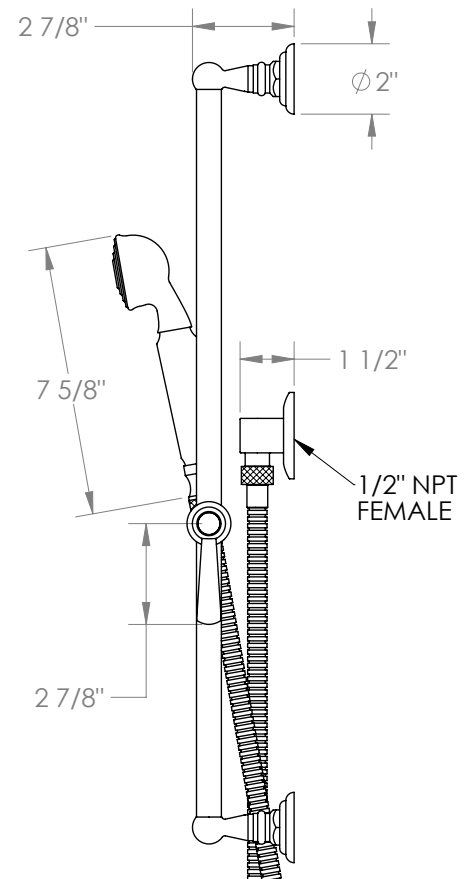

WATERMARK

BROOKLYN, NEW YORK

Stratford 321-HSPB1-S1A Positioning Bar Shower Kit with Hand Shower

- Handshower Flow Rate: 1.75 GPM
- Slide bar features an adjustable shower holder that can be set along length of bar and can be set at angle up to 45°
- Hose Length: 69"
- Includes two backflow preventers- one in the hand shower and one in the wall elbow

Includes The Following Components:

- Shower Positioning Bar: 321-6524
- Hand Shower: SH-S525A
- Wall Elbow: ELB-6001
- Shower Hose: DS-4079

Available in all finishes shown on the [Watermark Designs website](https://www.watermark-designs.com)

Meets the applicable requirements of ASME A112.18.1-2005/CSA B125.1-05, entitled "Plumbing Supply Fittings".

Watermark Designs reserves the right to make revisions without notice to produce specifications. All product dimensions are nominal.