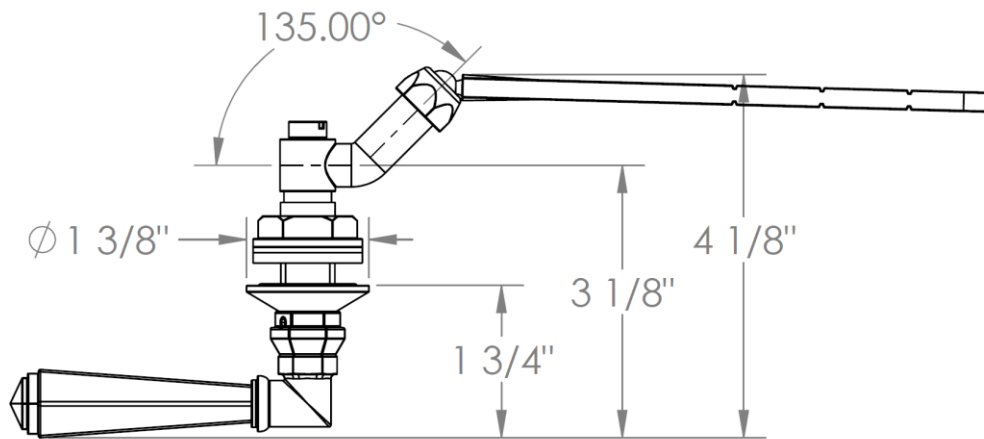

314-0.11-__

Tank Lever
Front, Side or Angle Mount

Note: Watermark cannot guarantee fit with any specific tank. Please check dimensions for compatibility

HANDLE TRIM OPTIONS

CRY4 – ROOSEVELT

CRY5 – MARMONT

T6 – NEWTON