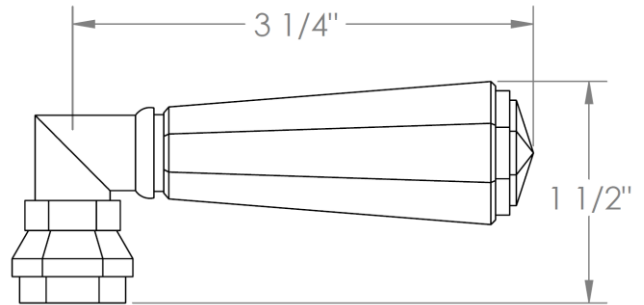

314-0.11-__

Tank Lever
Front, Side or Angle Mount

Note: Watermark cannot guarantee fit with any specific tank. Please check dimensions for compatibility

HANDLE TRIM OPTIONS

CRY4 – ROOSEVELT

CRY5 – MARMONT

T6 – NEWTON