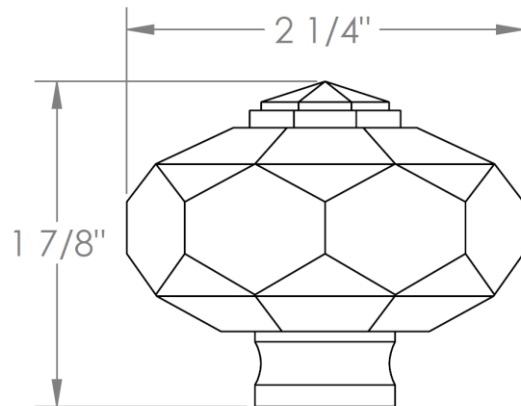

314-0.11-__

Tank Lever
Front, Side or Angle Mount

Note: Watermark cannot guarantee fit with any specific tank. Please check dimensions for compatibility

HANDLE TRIM OPTIONS

CRY4 – ROOSEVELT

CRY5 – MARMONT

T6 – NEWTON