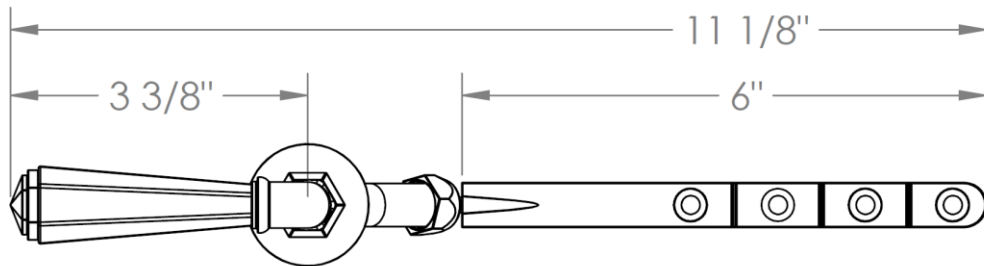

314-0.11-__

Tank Lever
Front, Side or Angle Mount

Note: Watermark cannot guarantee fit with any specific tank. Please check dimensions for compatibility

HANDLE TRIM OPTIONS

CRY4 – ROOSEVELT

CRY5 – MARMONT

T6 – NEWTON