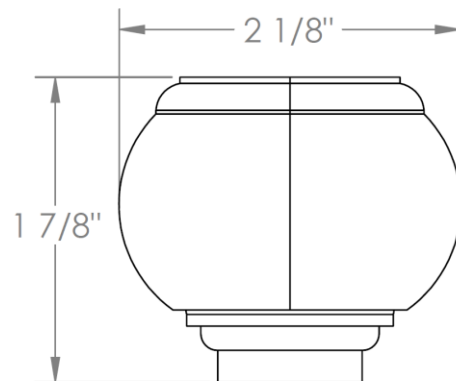

314-0.11-__

Tank Lever
Front, Side or Angle Mount

Note: Watermark cannot guarantee fit with any specific tank. Please check dimensions for compatibility

HANDLE TRIM OPTIONS

CRY4 – ROOSEVELT

CRY5 – MARMONT

T6 – NEWTON