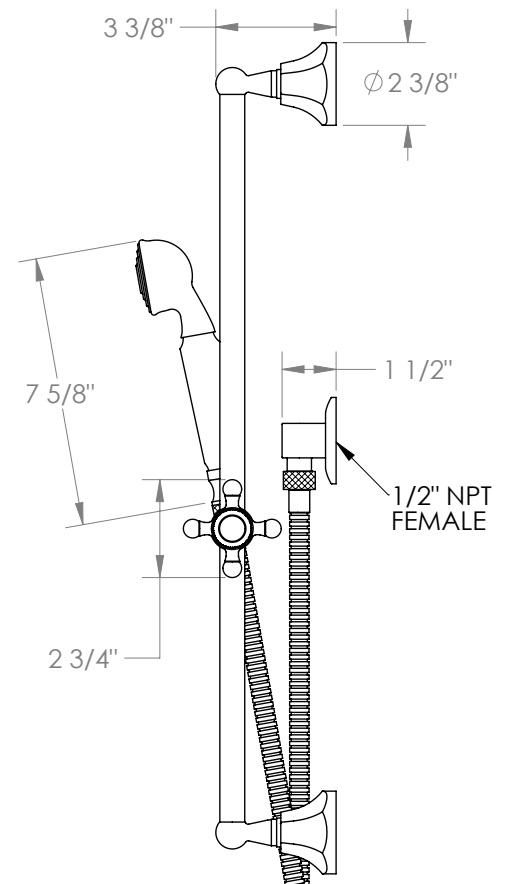

WATERMARK

BROOKLYN, NEW YORK

Gramercy 312-HSPB1-X

Positioning Bar Shower Kit with Hand Shower

- Handshower Flow Rate: 1.75 GPM
- Slide bar features an adjustable shower holder that can be set along length of bar and can be set at angle up to 45°
- Hose Length: 69"
- Includes two backflow preventers- one in the hand shower and one in the wall elbow

Includes The Following Components:

- Shower Positioning Bar: 312-6524
- Hand Shower: SH-S525A
- Wall Elbow: ELB-6001
- Shower Hose: DS-4079

Available in all finishes shown on the [Watermark Designs website](https://www.watermark-designs.com)

Meets the applicable requirements of ASME A112.18.1-2005/CSA B125.1-05, entitled "Plumbing Supply Fittings".

Watermark Designs reserves the right to make revisions without notice to produce specifications. All product dimensions are nominal.