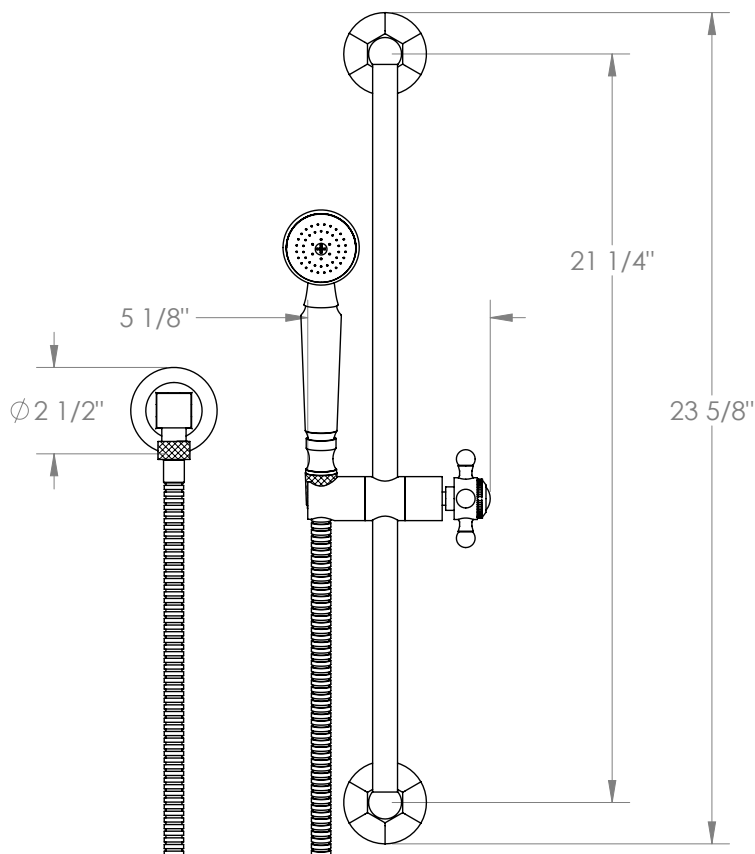

WATERMARK

BROOKLYN, NEW YORK

Gramercy 312-HSPB1-X

Positioning Bar Shower Kit with Hand Shower

- Handshower Flow Rate: 1.75 GPM
- Slide bar features an adjustable shower holder that can be set along length of bar and can be set at angle up to 45°
- Hose Length: 69"
- Includes two backflow preventers- one in the hand shower and one in the wall elbow

Includes The Following Components:

- Shower Positioning Bar: 312-6524
- Hand Shower: SH-S525A
- Wall Elbow: ELB-6001
- Shower Hose: DS-4079

Available in all finishes shown on the [Watermark Designs website](https://www.watermark-designs.com)

Meets the applicable requirements of ASME A112.18.1-2005/CSA B125.1-05, entitled "Plumbing Supply Fittings".

Watermark Designs reserves the right to make revisions without notice to produce specifications. All product dimensions are nominal.