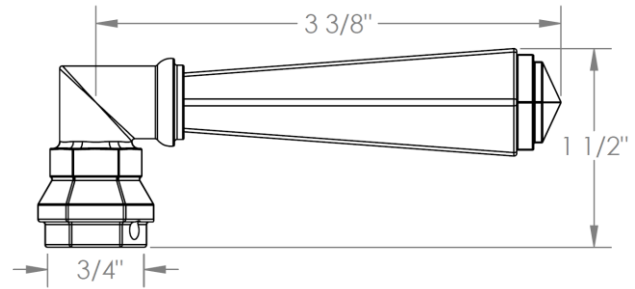

312-0.11-Y

Tank Lever

Front, Side or Angle Mount

Note: Watermark cannot guarantee fit with any specific tank. Please check dimensions for compatibility.

Gramercy Handle Options

X – OXFORD & V – WALES

Y – LYONS