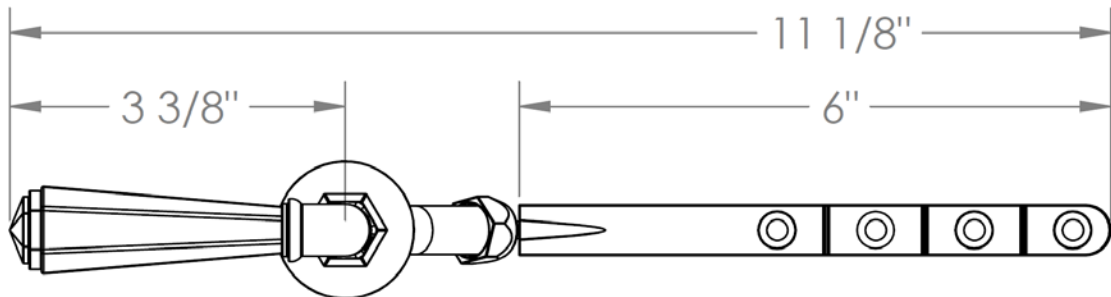

312-0.11-Y

Tank Lever

Front, Side or Angle Mount

Note: Watermark cannot guarantee fit with any specific tank. Please check dimensions for compatibility.

Gramercy Handle Options

X – OXFORD & V – WALES

Y – LYONS