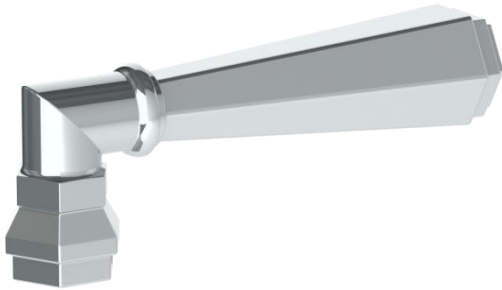

312-0.11-Y

Tank Lever

Front, Side or Angle Mount

Note: Watermark cannot guarantee fit with any specific tank. Please check dimensions for compatibility.

Gramercy Handle Options

X – OXFORD & V – WALES

Y – LYONS