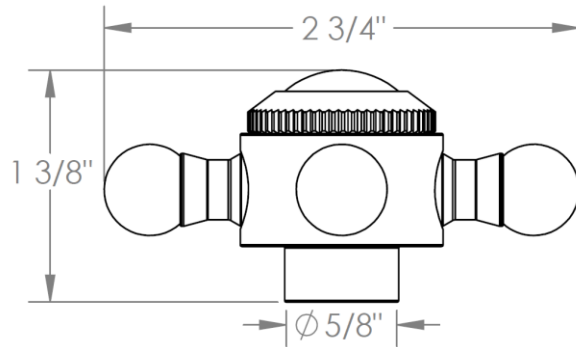

312-0.11-Y

Tank Lever

Front, Side or Angle Mount

Note: Watermark cannot guarantee fit with any specific tank. Please check dimensions for compatibility.

Gramercy Handle Options

X – OXFORD & V – WALES

Y – LYONS