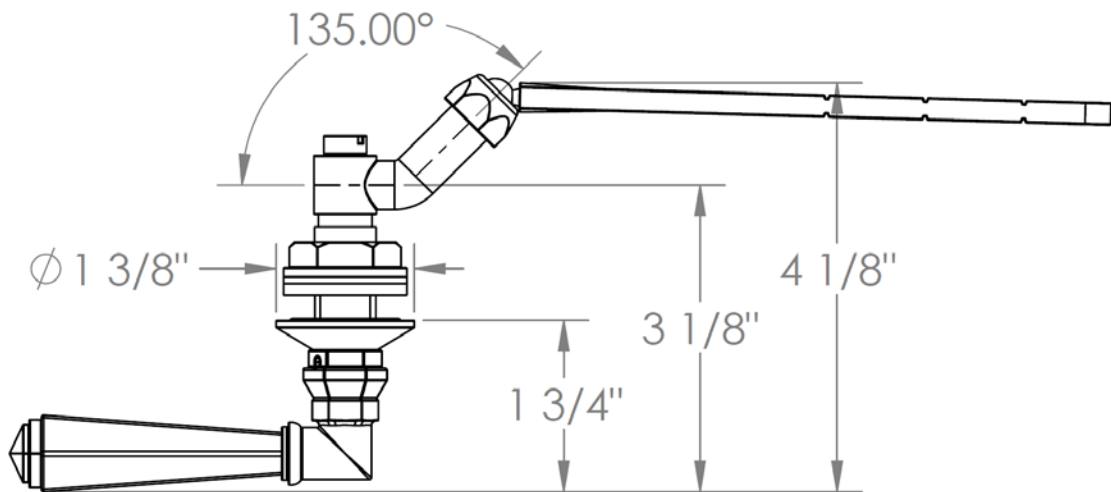

312-0.11-Y

Tank Lever

Front, Side or Angle Mount

Note: Watermark cannot guarantee fit with any specific tank. Please check dimensions for compatibility.

Gramercy Handle Options

X – OXFORD & V – WALES

Y – LYONS