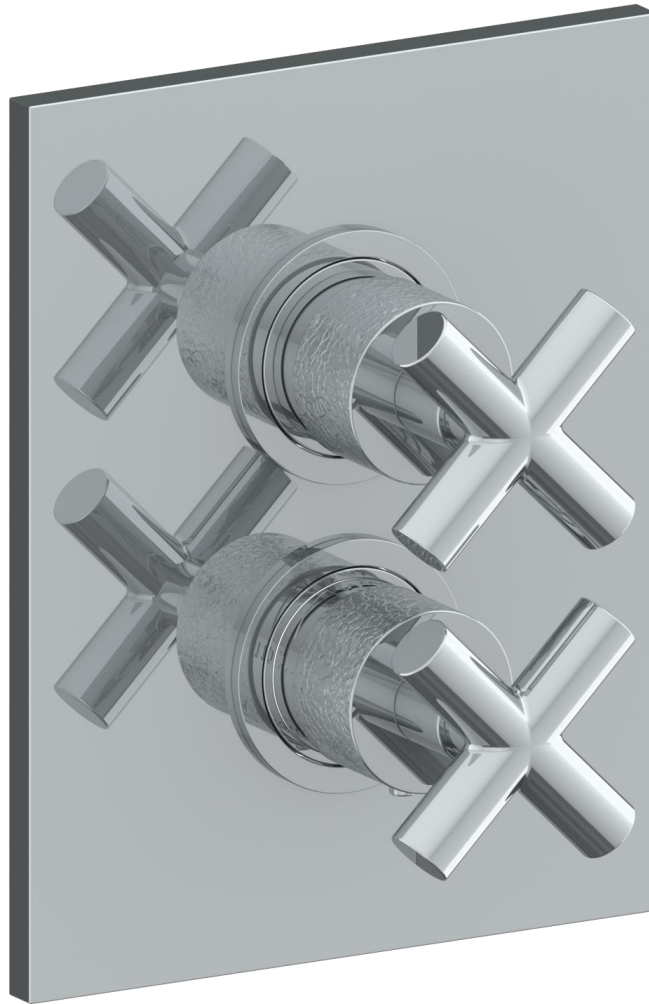

**27-T20-CL15**

Trim Kit Only for Thermostatic Valve with Built-In Control

Requires SS-TH2000, SS-TH4000, SS-THVD2 or SS-THVD3 concealed rough

**WATERMARK DESIGNS 1/22/2019**