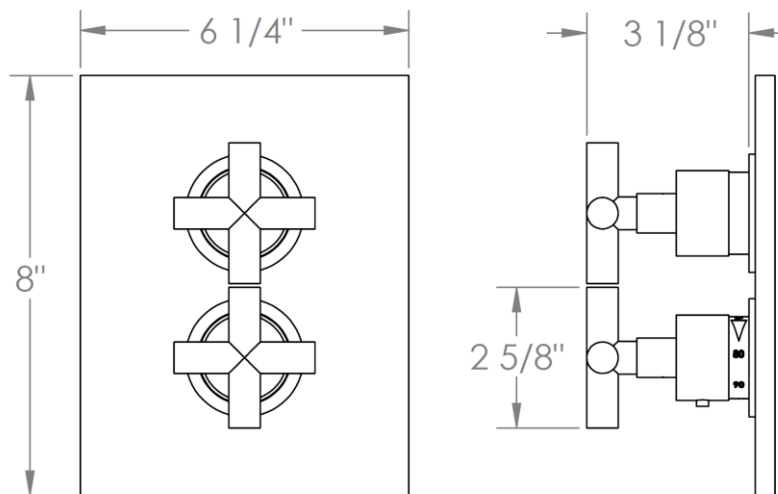

**27-T20-CL15**

Trim Kit Only for Thermostatic Valve with Built-In Control

Requires SS-TH2000, SS-TH4000, SS-THVD2 or SS-THVD3 concealed rough

**WATERMARK DESIGNS 1/22/2019**