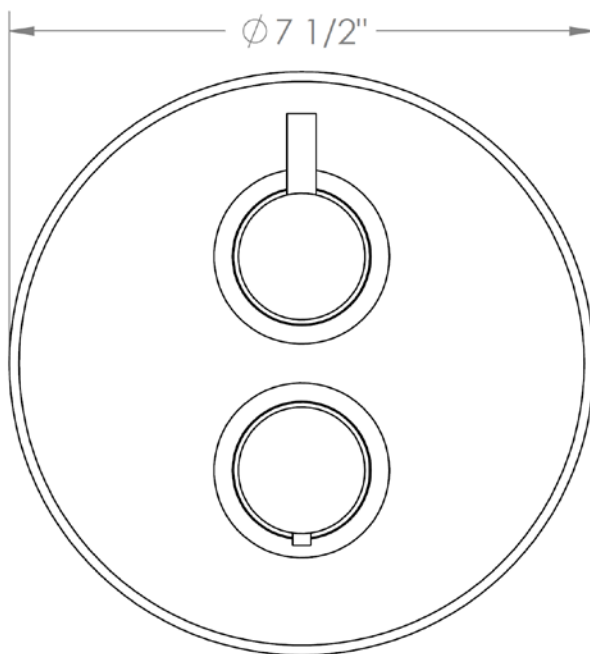

22-T20-TIB

Trim Kit for Thermostatic Valve with Diverter

For use with SS-TH2000, SS-TH4000, SS-THVD2 or SS-THVD3 thermostatic rough with built-in control

WATERMARK DESIGNS 5/10/2018