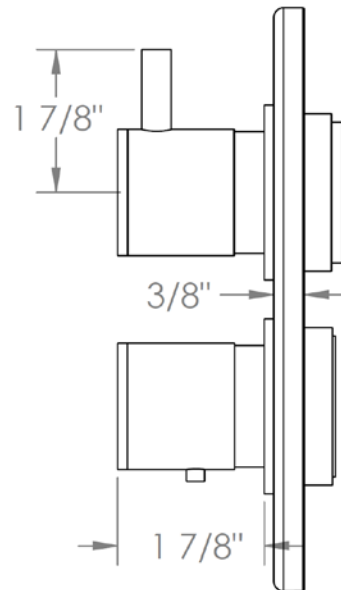

22-T20-TIB

Trim Kit for Thermostatic Valve with Diverter

For use with SS-TH2000, SS-TH4000, SS-THVD2 or SS-THVD3 thermostatic rough with built-in control

WATERMARK DESIGNS 5/10/2018