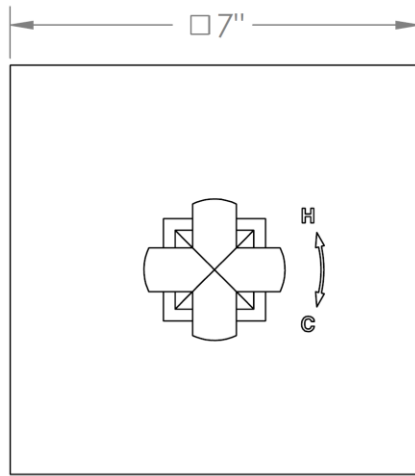

125-P80-
Trim Kit Only for Pressure Balance Valve
Requires SS-PB75 concealed rough

HANDLE TRIM OPTIONS

BG4 - JOYCE

BG5 - MARKET