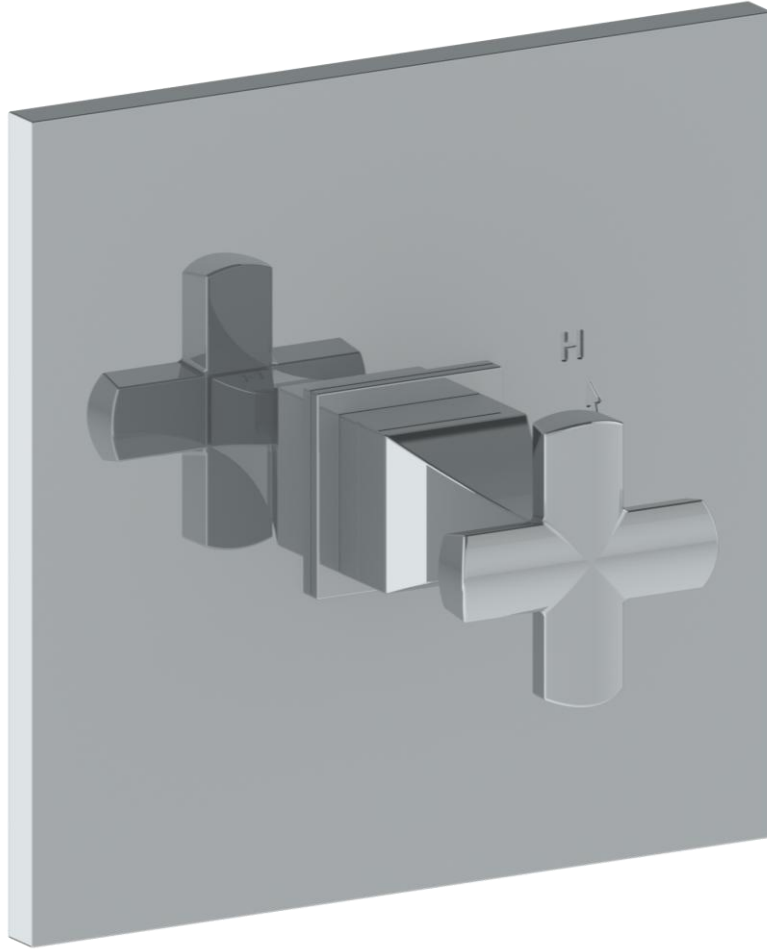

125-P80-
Trim Kit Only for Pressure Balance Valve
Requires SS-PB75 concealed rough

HANDLE TRIM OPTIONS

BG4 - JOYCE

BG5 - MARKET