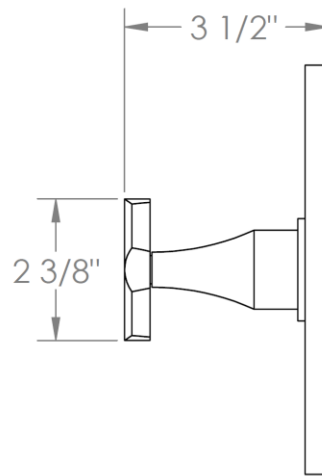

125-P80-
Trim Kit Only for Pressure Balance Valve
Requires SS-PB75 concealed rough

HANDLE TRIM OPTIONS

BG4 - JOYCE

BG5 - MARKET