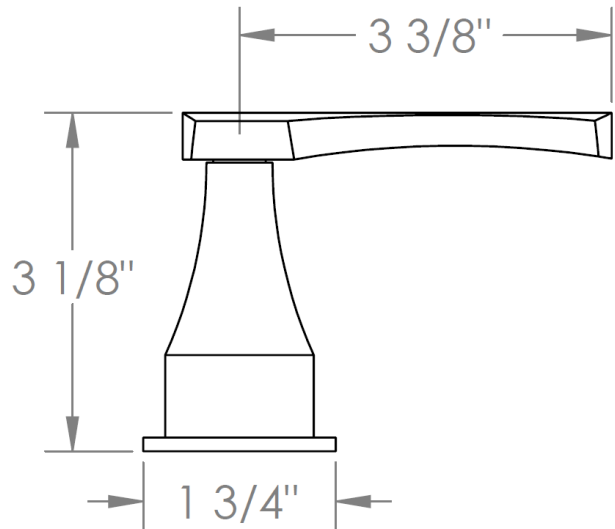

125-P80-
Trim Kit Only for Pressure Balance Valve
Requires SS-PB75 concealed rough

HANDLE TRIM OPTIONS

BG4 - JOYCE

BG5 - MARKET