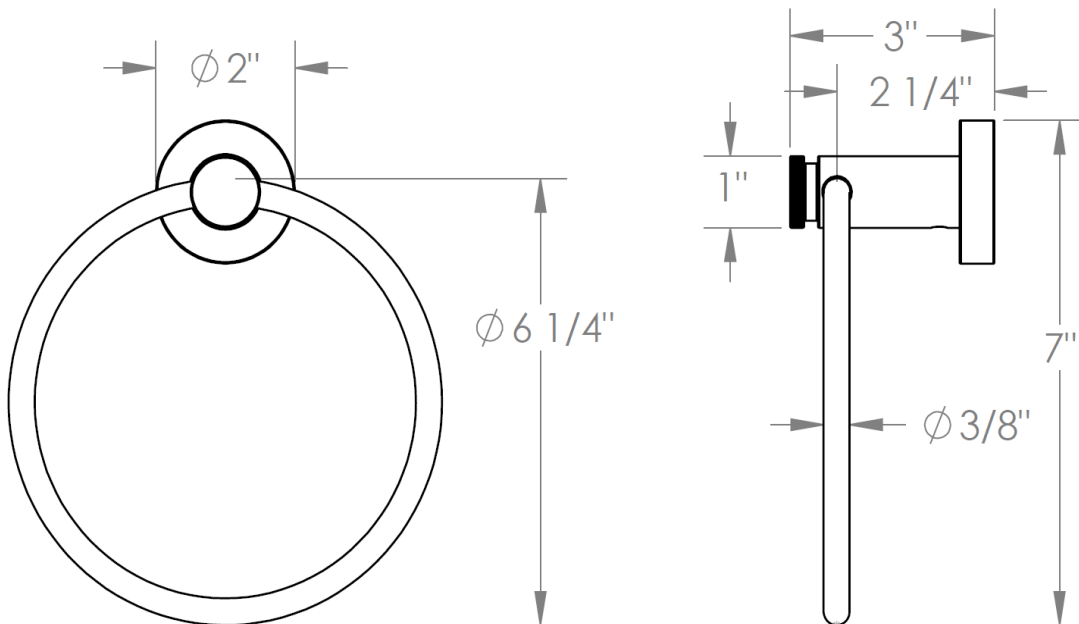

111-0.3
Towel Ring

WATERMARK DESIGNS 8/4/2015