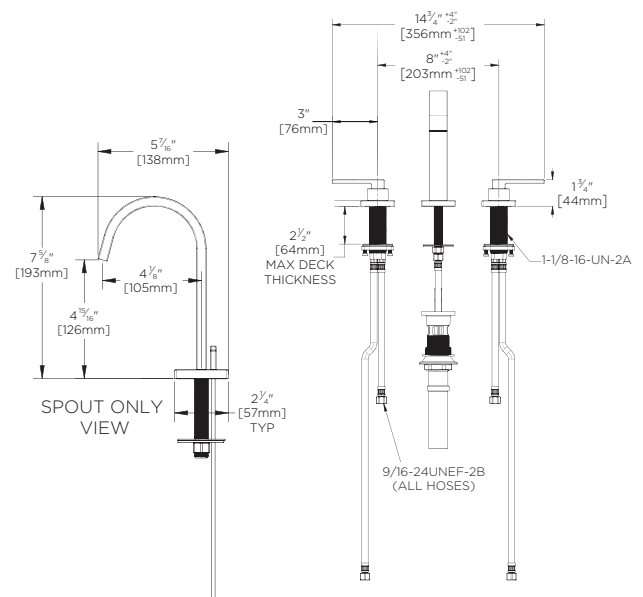

Lura® Widespread Faucet

FEATURES:

- 1.2 GPM (4.5 L/min) flow rate
- Brass construction
- Platform lever handles
- 1/4 turn ceramic cartridges
- Stainless steel inlet supply lines included, with 3/8" compression fittings
- Pop-up drain with lift rod
- Corrosion resistant finishes
- Coordinates with Lura Collection

STOCK FINISHES:

PC MB BBZ

SPECIALTY FINISHES:

BN ORB PN

STANDARDS:

- ASME A112.18.1/CSA B125.1 certified
- NSF/ANSI 61 certified
- NSF 372 certified
- WaterSense certified
- ADA compliant

WARRANTY:

Visit www.speakman.com for full product warranty information

- Limited Lifetime Warranty (consumer)
- 5 Year Limited Warranty (commercial)

1. All dimensions are in inches (millimeters) unless otherwise specified and are subject to change without notice.

Architect/Engineer Approval Space:

P: 800-537-2107
F: 800-977-2747
W: WWW.SPEAKMAN.COM
R: 03-NOVEMBER 2019