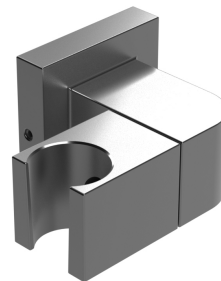

Features

- Brass construction with choice of 21 finishes

Wall Bracket

Left installation

Right installation

Critical Dimensions