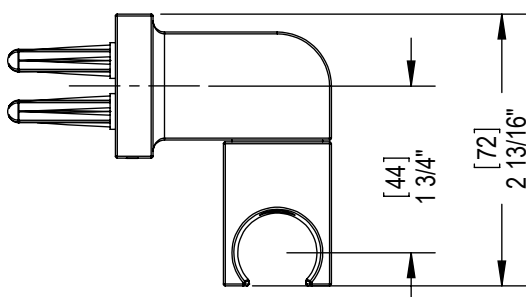

Features

- Brass construction with choice of 21 finishes

Wall Bracket

Left installation

Right installation

Critical Dimensions