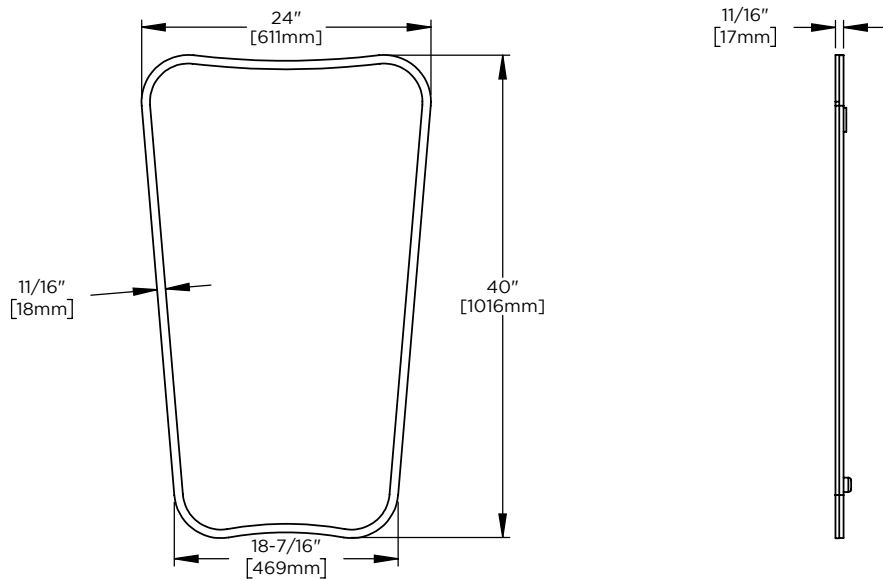

Features

- Decorative mirror with hand finished metal frame

Materials & Construction

- Stainless steel frame
- Structural plywood backing
- Includes all required mounting hardware

Options

- Available in:
 CM2440L69, Brushed Pewter
 CM2440L87, Aged Brass
- Compliments Craft Series designs and finishes

Dimensions

Width: 24"

Height: 40"

Model Number Key

PRODUCT LINE	CATEGORY	WIDTH	HEIGHT	STYLE	FINISH OPTIONS
C = Craft Series	M = Mirror	24"	40"	L = Contoured Metal	(See above)

Contoured Metal Mirror CM2440L