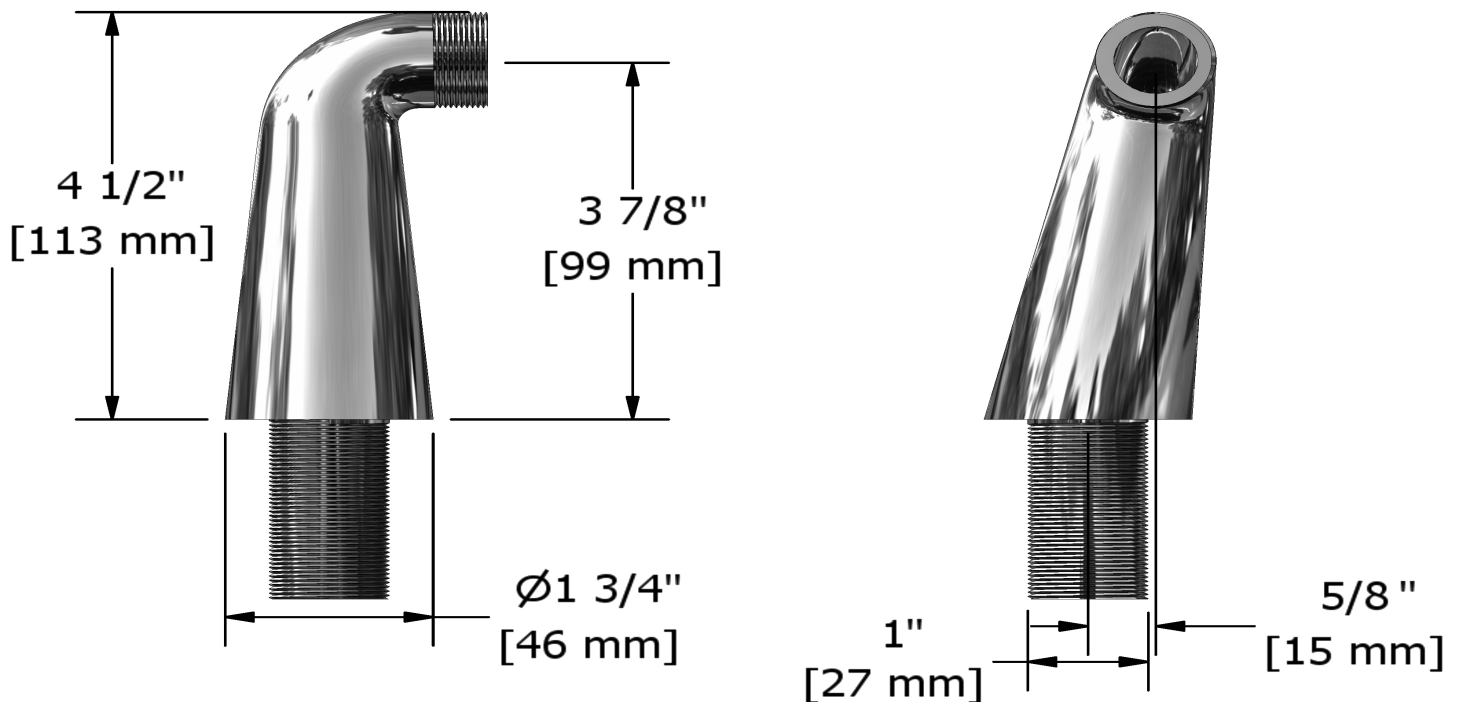

10 cm (4") high deck-mount riser pair, 1/2" off-set  
**TU99**

## Specifications

### Descriptions

- 3/4" outlet male
- 1/2" inlet female NPT
- Pair

### Available colors

- C : Chrome
- BN : Brushed Nickel (PVD)
- PN : Polished Nickel (PVD)

Sizes, models and finishes may differ from those presented.