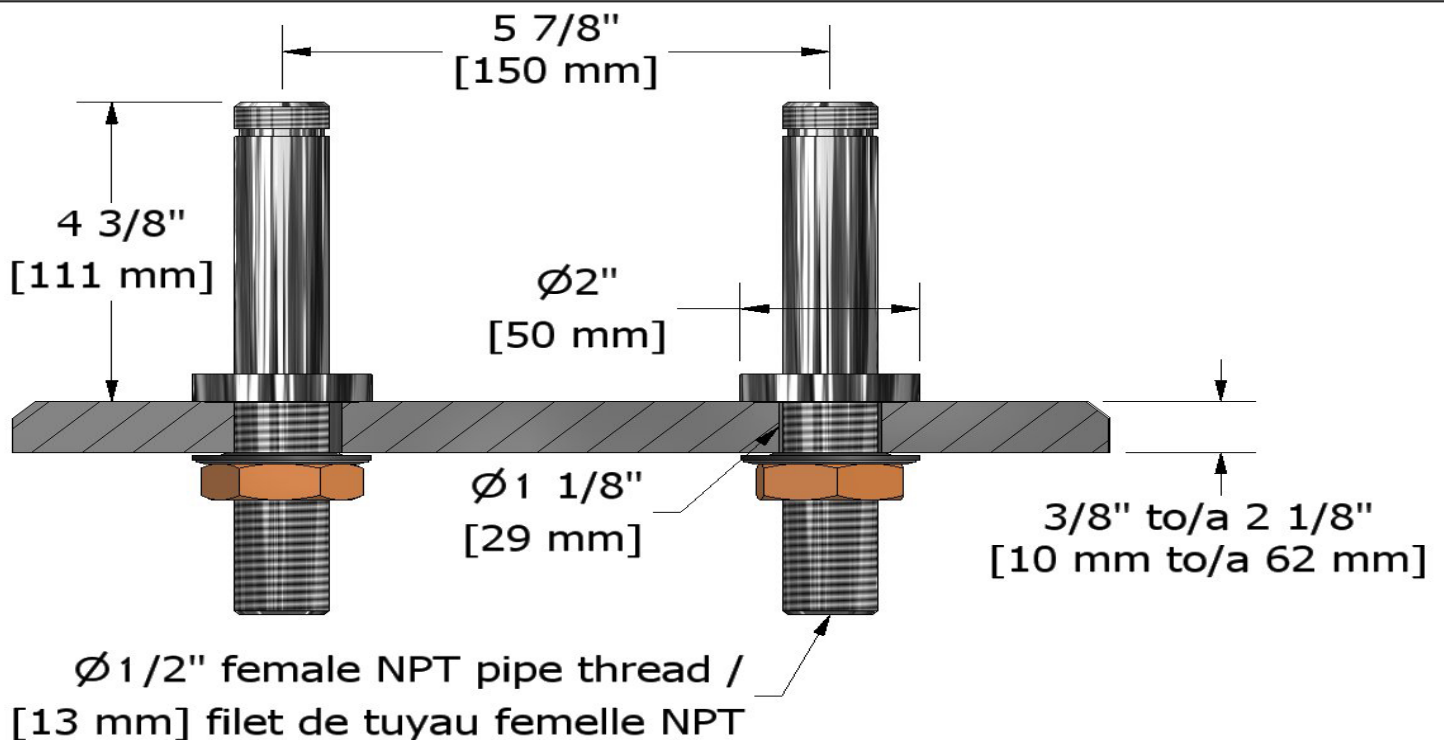

10 cm (4") deck-mount riser pair

TU04

Specifications

Descriptions

- Round flange
- 3/4" outlet male
- 1/2" inlet female NPT
- Pair

Available colors

- C : Chrome
- BN : Brushed Nickel (PVD)
- PN : Polished Nickel (PVD)

Certifications

- CSA B125.1
- ASME A112.18.1
- CMR248 Approval

cUPC®

Sizes, models and finishes may differ from thoses presented.

Warranty

This **Riobel Inc.** product you have purchased carries a Limited Lifetime Warranty on the chrome, PVD finish, blacks and all working parts and is guaranteed from the initial purchase date against all manufacturing defects. All other finishes, including plastic components, are guaranteed for one year. All electric and/or electronic parts are covered by a 5-year limited warranty.