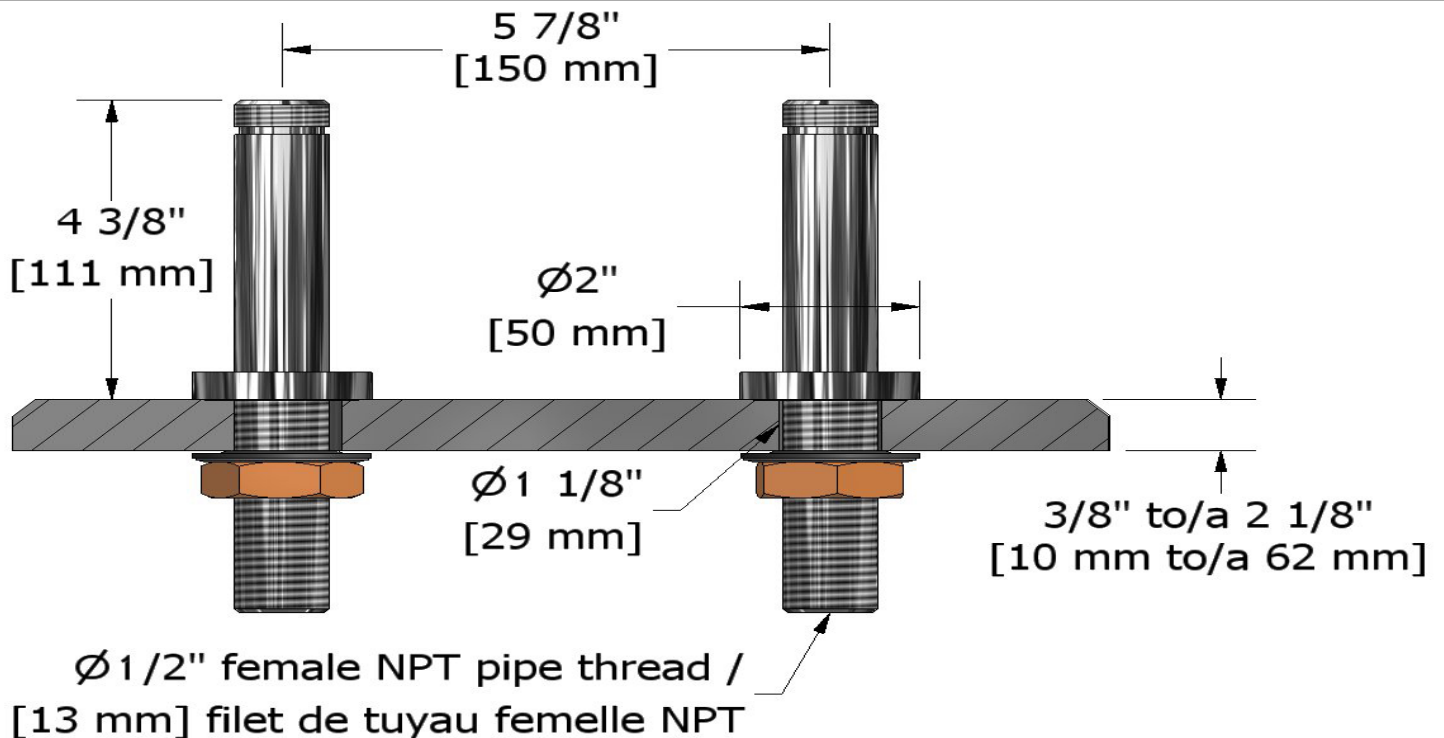

Certifications

- CSA B125.1
- ASME A112.18.1
- CMR248 Approval

cUPC®