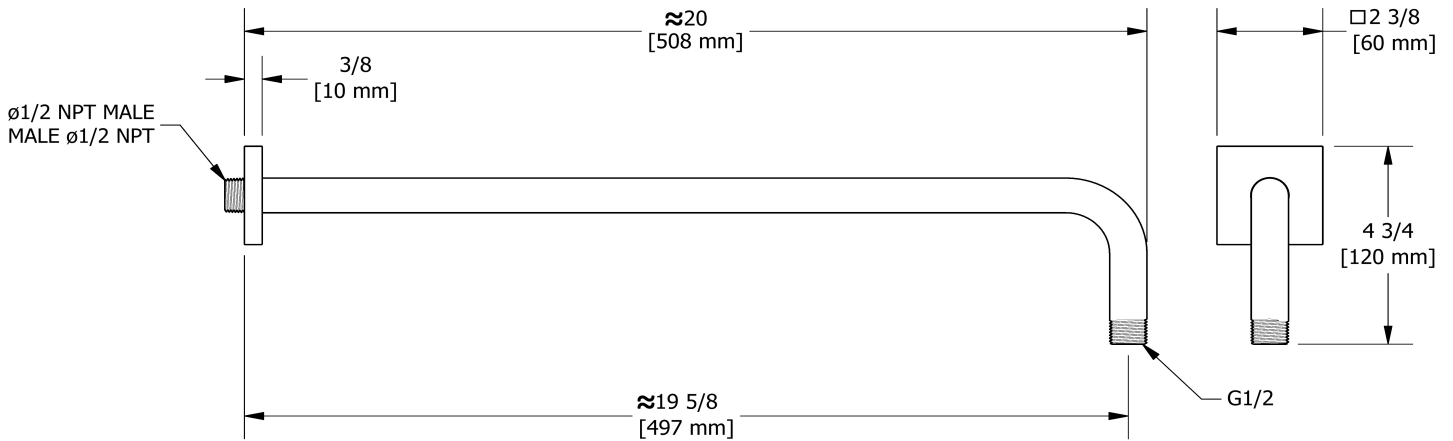

50 cm (20") shower arm
533

Specifications

Descriptions

- 1/2" inlet male NPT
- Square flange with set screw

Available colors

- C : Chrome
- BN : Brushed Nickel (PVD)
- PN : Polished Nickel (PVD)

Sizes, models and finishes may differ from those presented.