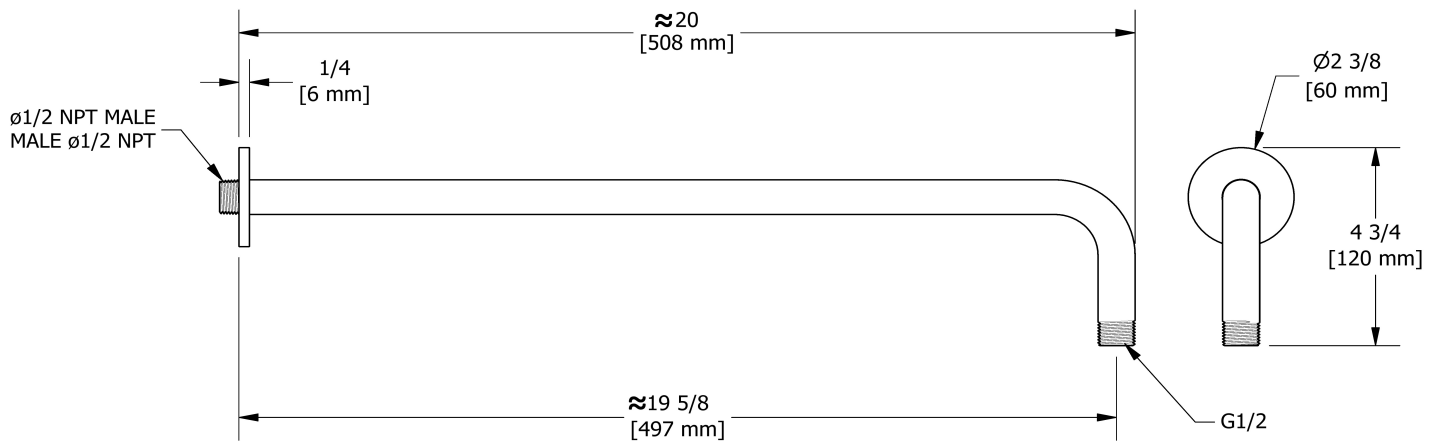

50 cm (20") shower arm  
**513**

## Specifications

### Descriptions

- 1/2" inlet male NPT
- Round flange

### Available colors

- C : Chrome
- BN : Brushed Nickel (PVD)
- PN : Polished Nickel (PVD)

Sizes, models and finishes may differ from those presented.