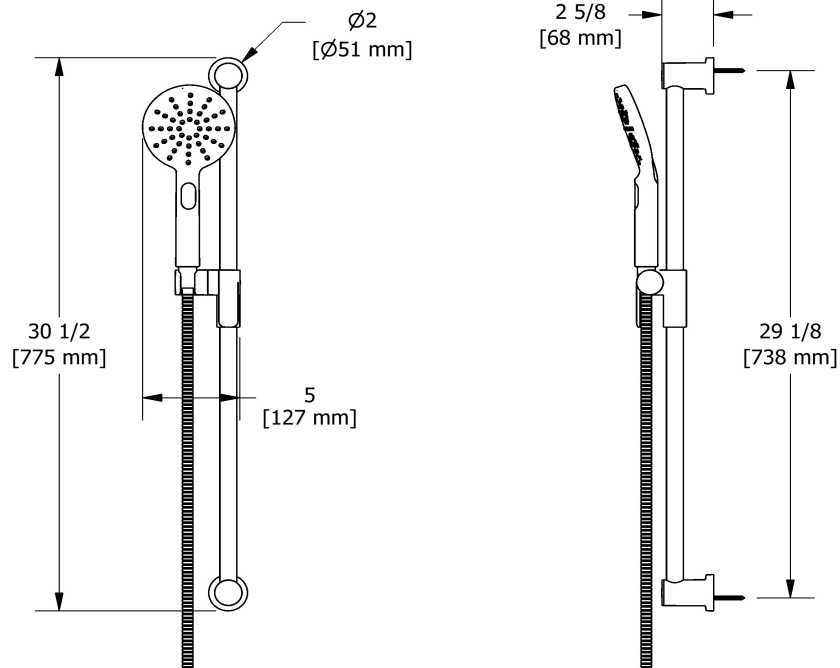

Hand shower rail
4664

Specifications

Descriptions

- Ø22 mm (7/8") slide bar
- Easy-Glide left cursor
- 4364, 2-jet hand shower
- Scale-free
- 150 cm (59") double interlock flexible hose, swivel and 2 check valves