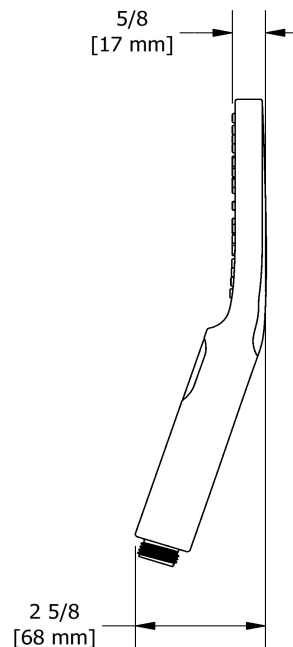

2-jet hand Shower
4364

Specifications

Descriptions

- Scale-free
- 2-jet hand shower: tropical breeze, luxurious
- Three positions

Available colors

- C : Chrome

Available flows

- 7.6 L/min, 2.0 gpm (US) 60psi
- 5.69 L/min, 1.5 gpm (US) 60psi (4364-15)
- 6.6L/min, 1.75 gpm (US) 60psi (4364-WS) *

EPA certification applicable to the indicated model only

Certifications

- CSA B125.1
- ASME A112.18.1
- CMR248 Approval

Sizes, models and finishes may differ from those presented.

Warranty

This **Riobel Inc.** product you have purchased carries a Limited Lifetime Warranty on the chrome, PVD finish, blacks and all working parts and is guaranteed from the initial purchase date against all manufacturing defects. All other finishes, including plastic components, are guaranteed for one year. All electric and/or electronic parts are covered by a 5-year limited warranty.