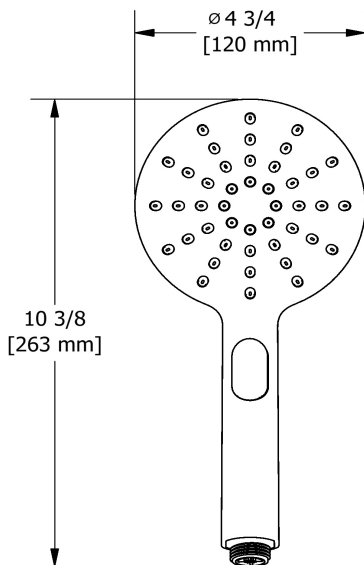

2-jet hand Shower
4364

Specifications

Descriptions

- Scale-free
- 2-jet hand shower: tropical breeze, luxurious
- Three positions

Available colors

- C : Chrome

Available flows

- 7.6 L/min, 2.0 gpm (US) 60psi
- 5.69 L/min, 1.5 gpm (US) 60psi (4364-15)
- 6.6L/min, 1.75 gpm (US) 60psi (4364-WS) *

EPA certification applicable to the indicated model only

Certifications

- CSA B125.1
- ASME A112.18.1
- CMR248 Approval

Sizes, models and finishes may differ from those presented.

Warranty

This **Riobel Inc.** product you have purchased carries a Limited Lifetime Warranty on the chrome, PVD finish, blacks and all working parts and is guaranteed from the initial purchase date against all manufacturing defects. All other finishes, including plastic components, are guaranteed for one year. All electric and/or electronic parts are covered by a 5-year limited warranty.