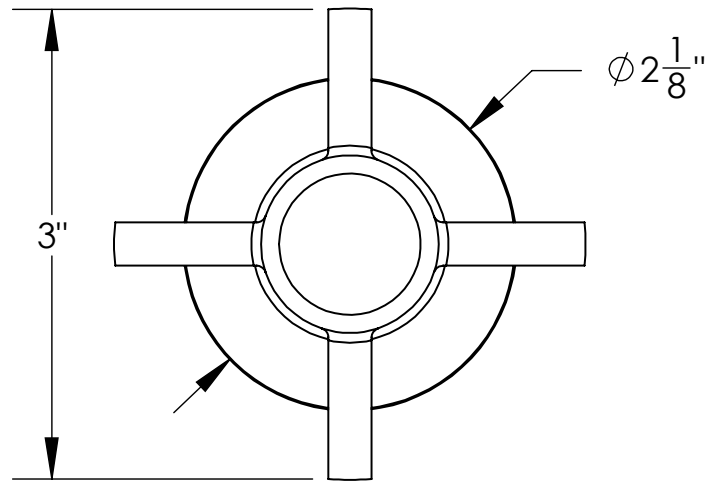

D2PV137A

■ **PRODUCT FEATURES**

- Style: Contemporary
- Collection: Basic
- Temperature Controlled By Handle
- Blade Cross Handle
-
-

■ **TECHNICAL DETAILS**

Access Hole Diameter: 1 1/8"
Handle Turn Angle: Quarter Turn
Installation Type: Wall Mounted
Primary Material: Brass

■ **PRODUCT DIMENSIONS**

www.phylrich.com

1261 Logan Avenue, Costa Mesa, California 92626.
Phone: 714.361.4800 Fax: 714.617.3120

Rev-

CODES & STANDARDS

ASME A112.181/ CSA B1251, ASME 112.18.2/ CSA B125.2, ANSI NSF, CEC