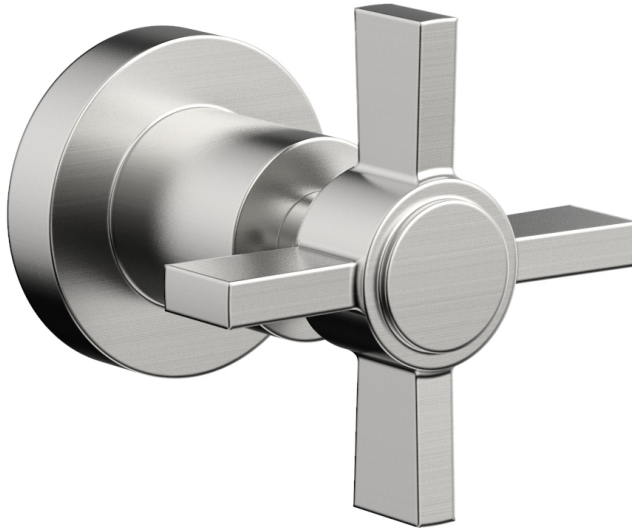

D2PV137A

■ **PRODUCT FEATURES**

- Style: Contemporary
- Collection: Basic
- Temperature Controlled By Handle
- Blade Cross Handle
-
-

■ **TECHNICAL DETAILS**

Access Hole Diameter: 1 1/8"
Handle Turn Angle: Quarter Turn
Installation Type: Wall Mounted
Primary Material: Brass