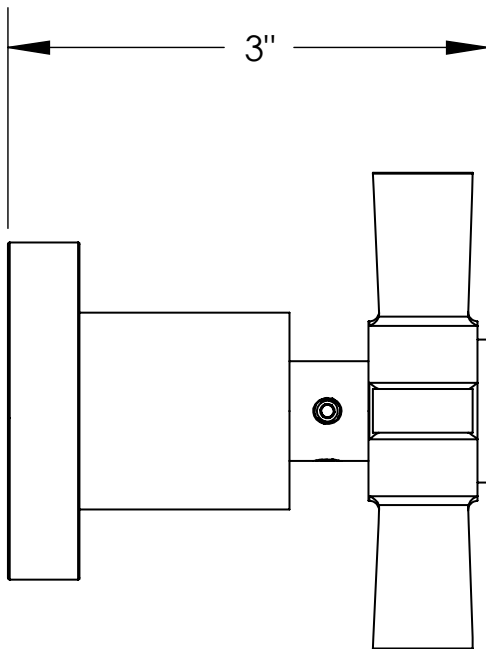

D2PV137A

■ **PRODUCT FEATURES**

- Style: Contemporary
- Collection: Basic
- Temperature Controlled By Handle
- Blade Cross Handle
-
-

■ **TECHNICAL DETAILS**

Access Hole Diameter: 1 1/8"
Handle Turn Angle: Quarter Turn
Installation Type: Wall Mounted
Primary Material: Brass

■ **PRODUCT DIMENSIONS**

www.phylrich.com

1261 Logan Avenue, Costa Mesa, California 92626.
Phone: 714.361.4800 Fax: 714.617.3120

Rev-

CODES & STANDARDS

ASME A112.181/ CSA B1251, ASME 112.18.2/ CSA B125.2, ANSI NSF, CEC