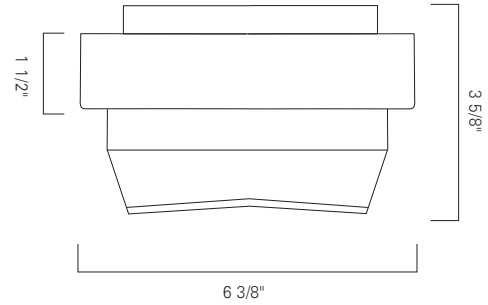

Crystal
5379-BNSB-CL
 Brushed Nickel and Satin
 Brass (BNSB)

LED

Product Name / Model / Dimensions			Finish Options	Glass	Lamping Options
Crystal Mini - 5379			Standard Brushed Nickel/Satin Brass (BNSB)	Standard Faceted Clear Glass (CL) Size: 2 3/8 H x 5 1/8 W	Standard LED 1000lm, 3000K CCT 14 Watts, 80 CRI 120v
5379	Height 3 5/8"	Width 6 3/8"			