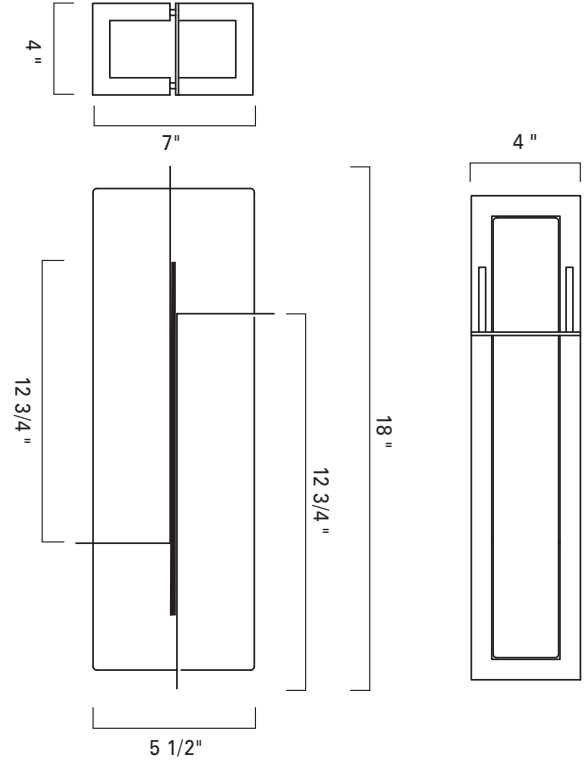

Matrix
1235-MB-MA
Matte Black (MB)
Matte Acrylic (MA)

Matrix
1235-AG-MA
Aged Brass (AG)
Matte Acrylic (MA)

LED- ADA

Product Name / Model / Dimensions					Finish Options	Glass	Lamping Options
Matrix - 1235					Standard Aged Brass (AG) Matte Black (MB)	Standard Matte Acrylic (MA)	Standard 1000lm, 3000K CCT 80 CRI, 12 Watts 120v non-dimmable
	Height	Width	Projection	TTO*			
1235	18"	7"	4"	8 7/8"			

*Top of fixture to center point of junction box

Wet Location, Outdoor Rated and UL/ETL Listed

3_2019