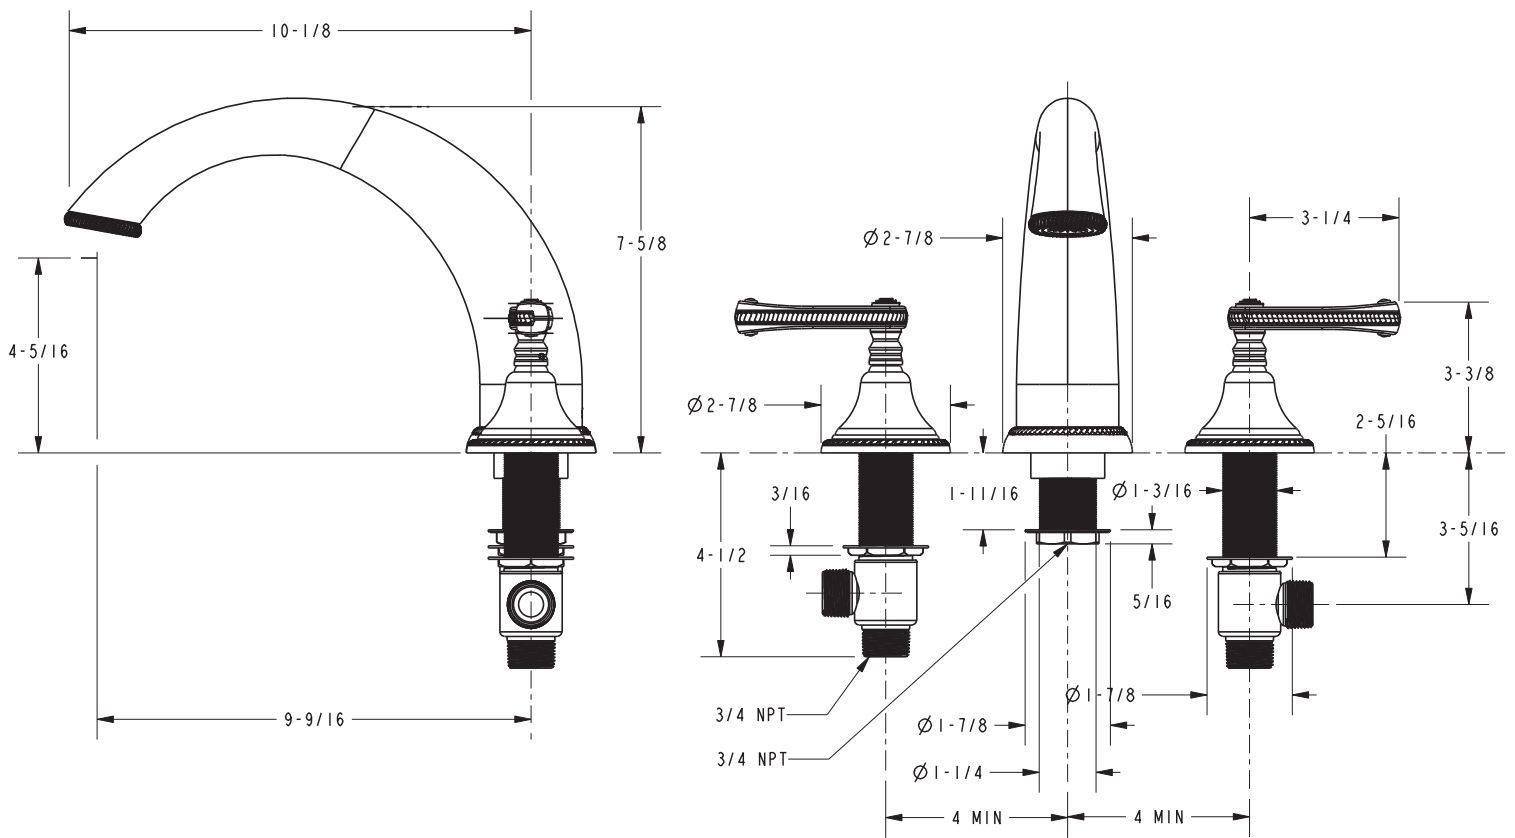

Roman Tub Deck Trim
3-1026

Features

- Solid brass construction
- ADA compliant traditional lever handles
- 4-7/8" (12.4 cm) spout height at outlet
- 9-7/16" (24.0 cm) spout reach (c-c)
- Intended for use with Newport Brass rough valve kit (Required Accessory) which incorporates the following:
 - Brass valve bodies and quick-connect spout fitting
 - Quarter-turn washerless ceramic disc 3/4" valve cartridges

Required Accessory:

Trim, above, and Rough Valve Kit, below, must both be specified.

Application	Roman Tub			Roman Tub with Handshower					
	Hot Valve	Cold Valve	Spout Quick-Connect Fitting	Hot Valve	Cold Valve	Spout Quick-Connect Fitting	Poly-Braided Hose	Handshower Diverter	H/S Flange Hardware
Inlet/Outlet Size	3/4"	3/4"	3/4"	3/4"	3/4"	3/4"	1/2"	1/2" / 3/4"	-
Part Number	<input type="checkbox"/> 1-506			<input type="checkbox"/> 1-507					
Image									

Product Specification: Add "Color / Finish" suffix to Model number, below.

The Roman Tub Deck Trim shall be made of solid brass construction. Roman Tub Deck Trim shall incorporate ADA compliant traditional lever handles. Product shall incorporate a 4-7/8" (12.4 cm) spout height at outlet and a 9-7/16" (24.0 cm) spout reach (c-c). Rough valve kit shall incorporate brass valve bodies with quarter-turn washerless ceramic disc 3/4" valve cartridges and a quick-connect spout fitting. Roman Tub Deck Trim shall be Newport Brass Model 3-1026/_____ and Newport Brass rough valve kit shall be 1-506.

3-1026

PRODUCT DIMENSIONS *(Units are in inches)*

Amisa Roman Tub Deck Trim 3-1026