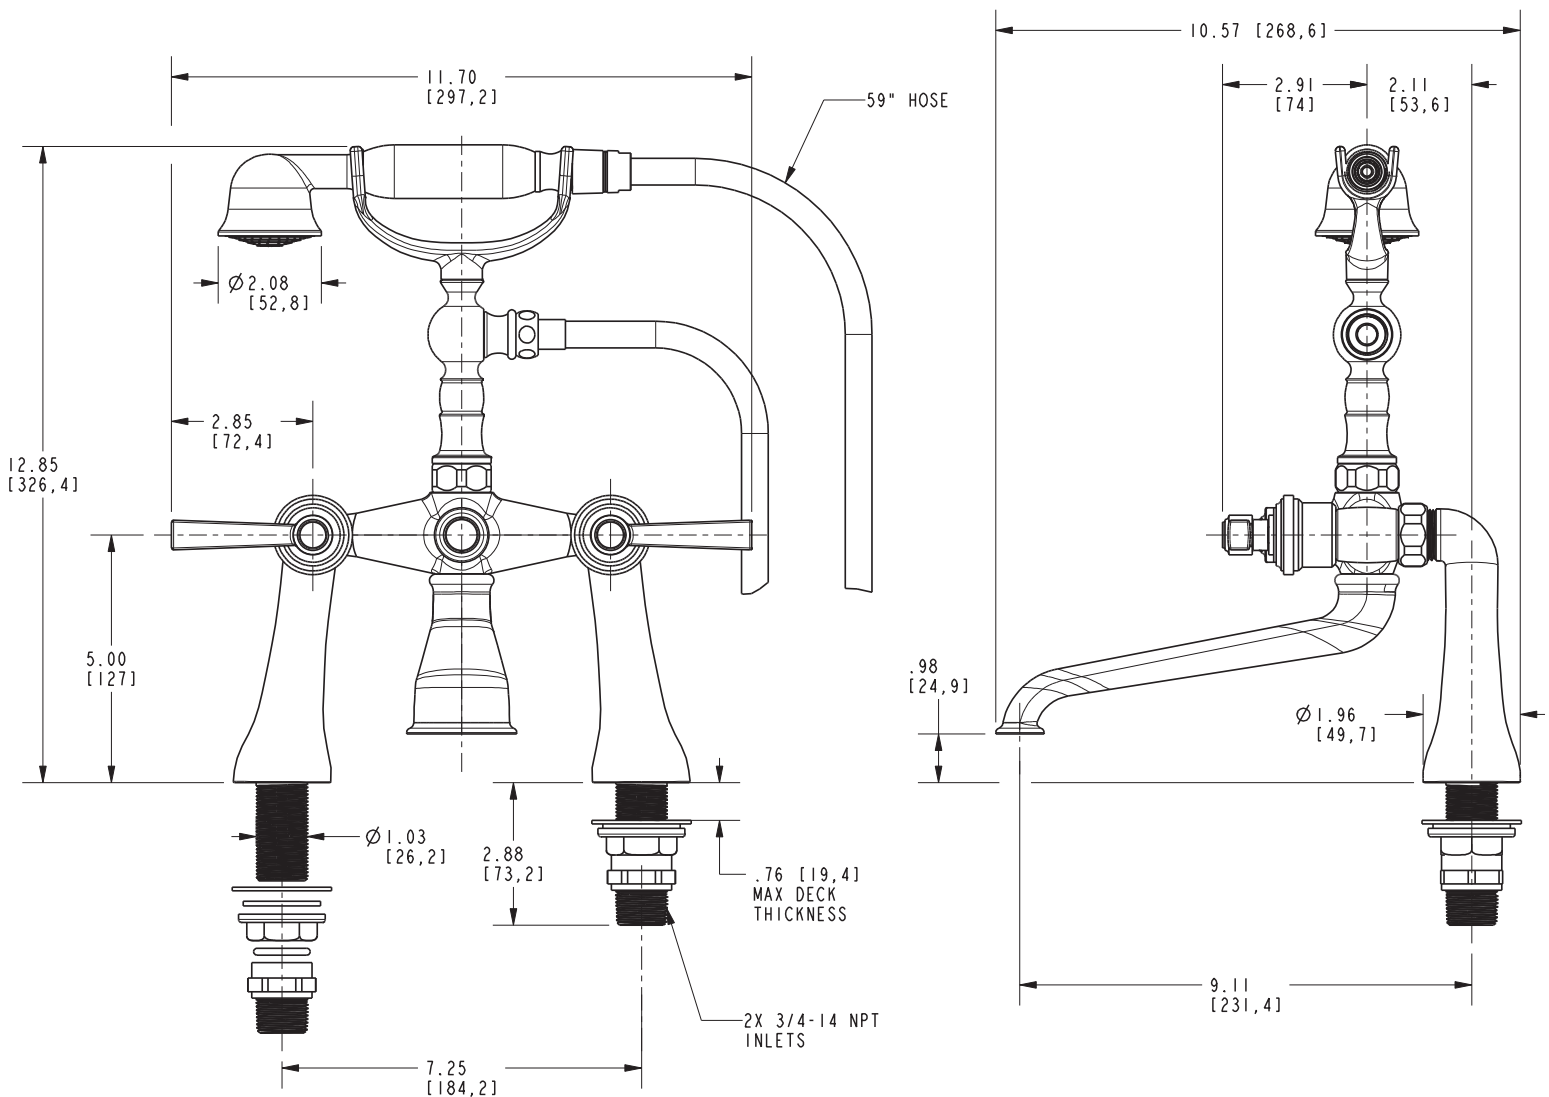

Features

- Solid brass construction
- Quarter-turn washerless ceramic disc valve cartridges
- 3/4" NPT hot and cold inlet fittings
- 9.11" (23.1 cm) tub spout reach from inlet fittings (c-c)
- 2.08" (5.3 cm) handshower diameter
- For deck-mounted configurations
- ADA Compliant
- 1.8 GPM (6.8 LPM) Max, Handshower Only

Model	Description	Colors Finishes
1620-4273	Exposed Tub and Handshower Set (Deck Mount)	<input type="checkbox"/> 10B <input type="checkbox"/> 15 <input type="checkbox"/> 15S <input type="checkbox"/> 26 <input type="checkbox"/> Other

Product Specification Add "Color / Finish" suffix to Model number, below.

The Exposed Tub and Handshower Set shall be made of solid brass construction and incorporate quarter-turn washerless ceramic disc valve cartridges. Exposed Tub and Handshower Set shall incorporate a push button diverter and ADA complaint lever handles. Product shall be designed for deck-mounted configurations. Product shall have a 9.11" (23.1 cm) tub spout reach (c-c) and 3/4" NPT deck-mounted hot/cold inlet fittings. Product shall feature a solid brass handshower having a diameter of 2.08" (5.3 cm) and a 1.8 gallons (6.7 liters) per minute maximum flow rate. Exposed Tub and Handshower Set shall be Newport Brass Model 1620-4273/_____.

1620-4273

PRODUCT DIMENSIONS *(Units are in inches)*

Product Dimensions are provided for reference only. For specific product installation guidelines, please reference the Installation Instructions of the product being installed.