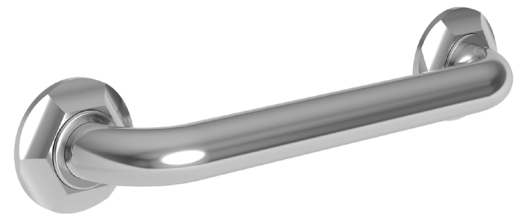

METROPOLE

Grab Bar **1200-3912**

Also 1200-3916, 1200-3918, 1200-3924, 1200-3932, 1200-3936

Features

- Solid brass construction
- Two-post design
- Complements Metropole product series

Codes / Standards Compliance

Meets or exceeds the following at date of manufacture:

- All applicable US Federal and State material regulations
- ADA

Colors / Finishes

- 10B: Oil Rubbed Bronze
- 15: Polished Nickel
- 15S: Satin Nickel - PVD
- 26: Polished Chrome
- Other: Refer to the Newport Brass catalog for additional color/finish options.

Product Specification Add "Color / Finish" suffix to Model number, below.

The Grab Bar shall be made of solid brass construction. Grab Bar shall complement Newport Brass Metropole product series. Grab Bar shall be Newport Brass Model 1200-39____/____.

1200-3912

PRODUCT DIMENSIONS *(Units are in inches)*

 MEETS OR EXCEEDS ASTM F446 STANDARDS AND CONFORMS TO ADA GUIDELINES.

Metropole Grab Bar
1200-3912

NEWPORT BRASS
Flawless Beauty. From Faucet to Finish.™