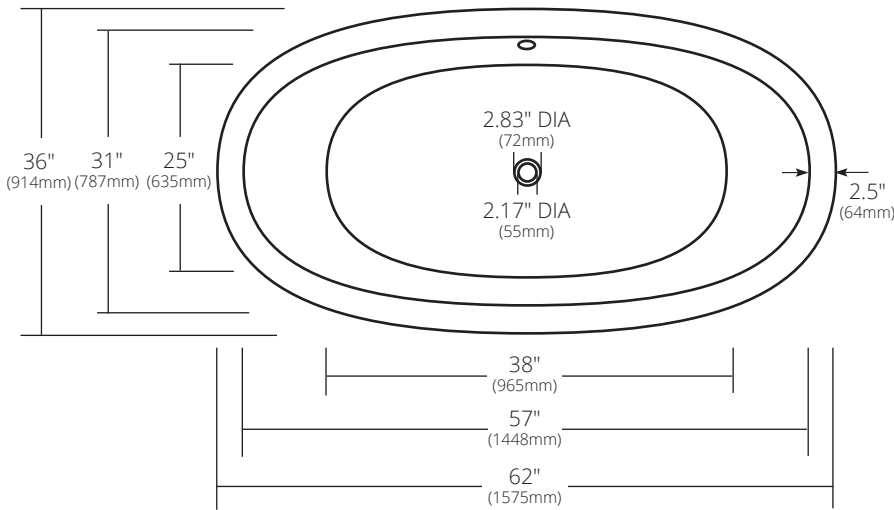

SPECIFICATIONS

62" AVALON

NativeStone® Collection

TOP VIEW

SIDE VIEW

- NST6236-A Ash
- NST6236-S Slate
- NST6236-P Pearl
- NST6236-E Earth

PRODUCT DETAILS

- 62" x 36" x 21" OD (1575mm x 914mm x 533mm)
- 2.17" (55mm) drain opening
- 2.5" (64mm) overflow hole
- Capacity: 65 gallons
- Weight: 550lbs
- Sealed with impermeable nano sealer
- Handcrafted from sustainable NativeStone®

INSTALLATION

- Freestanding bathtub

COORDINATING PRODUCTS

- Push to Seal Bath Waste & Overflow: DR290
- NativeStone® Sealer

STANDARDS COMPLIANCE

- UPC/cUPC compliant

IMPORTANT

Do NOT use tape or other adhesives on NativeStone® as it may remove the sealer.

Due to the handcrafted nature of this product, it will vary in finish, texture, and other details. Dimensions may vary up to .25" (6mm).