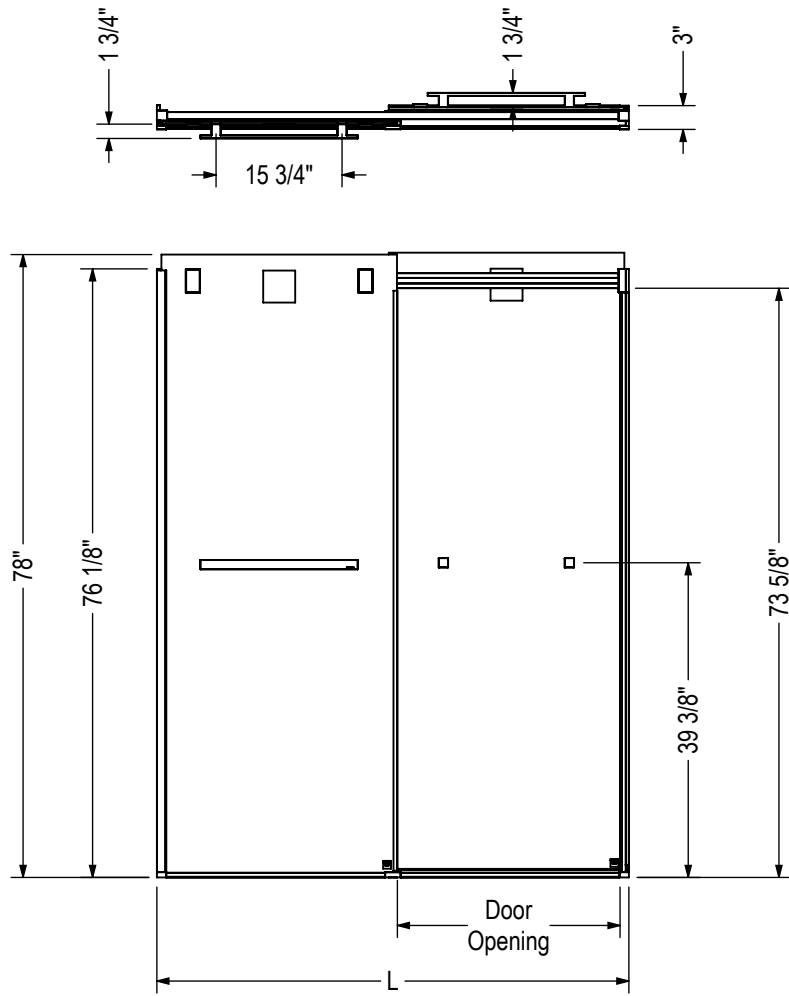

STANDARD

Code	Description	L Adjustable	Door Opening	Wall Adjustment
136955	Duel Alto Bypass 56" - 59" x 78"	56" - 59"	24 1/2" - 27 1/2"	1/2" per wall jamb
136956	Duel Alto Bypass 44" - 47" x 78"	44" - 47"	18 1/2" - 21 1/2"	1/2" per wall jamb

All dimensions are approximate. Structure measurements must be verified against the unit to ensure proper fit.