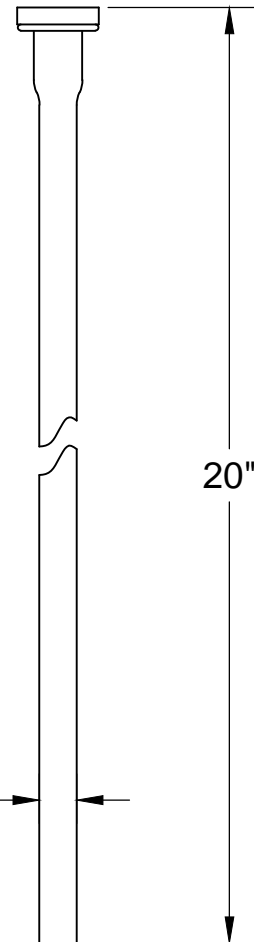

MT6831-NL SPECIFICATIONS

TOILET SUPPLY KIT

SUPPLY TUBES &
VALVES

THIS DECORATIVE SUPPLY VALVE KIT OFFERS THE FOLLOWING FEATURES:

- ONE MT6004-NL VALVE WITH 1/4 TURN CERAMIC DISC CARTRIDGE AND WALL ESCUTCHEON
- ONE MT436X NO LEAD SUPPLY TUBE
- OFFERED IN MANY STANDARD DECORATIVE FINISHES
- SPECIAL FINISHES AVAILABLE UPON REQUEST

MT6004-NL

MT436X

WARRANTY

ONE YEAR WARRANTY ON PLATED FINISHES, 90 DAY WARRANTY ON ORB, EB, MHB, TB AND WCP AND LIFETIME ON PVD PROVIDED PROPER CARE HAS BEEN USED. ONE YEAR WARRANTY ON ALL PARTS. APPLIES TO ORIGINAL PURCHASER. CLAIMS REQUIRE PROOF OF PURCHASE.