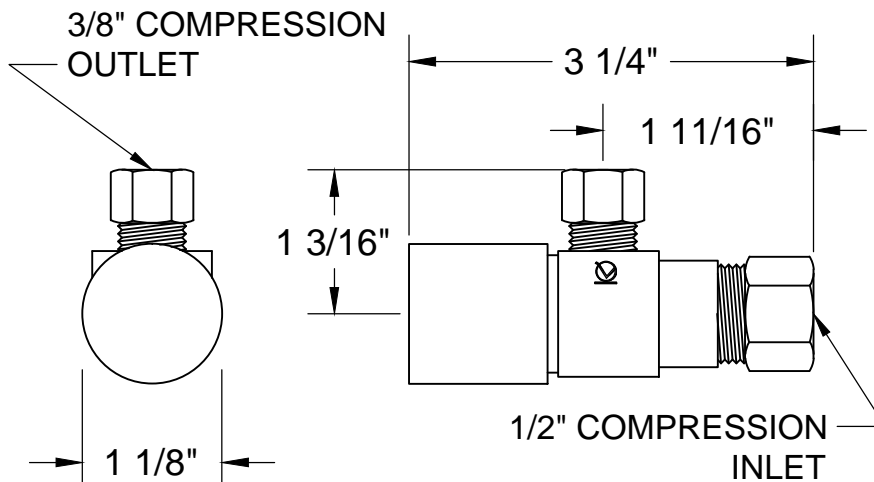

MT6831-NL SPECIFICATIONS

TOILET SUPPLY KIT

SUPPLY TUBES &
VALVES

THIS DECORATIVE SUPPLY VALVE KIT OFFERS THE FOLLOWING FEATURES:

- ONE MT6004-NL VALVE WITH 1/4 TURN CERAMIC DISC CARTRIDGE AND WALL ESCUTCHEON
- ONE MT436X NO LEAD SUPPLY TUBE
- OFFERED IN MANY STANDARD DECORATIVE FINISHES
- SPECIAL FINISHES AVAILABLE UPON REQUEST