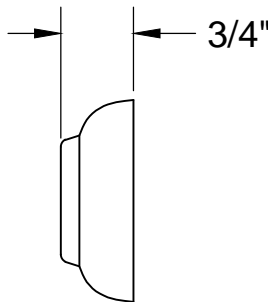

MT6831-NL SPECIFICATIONS

TOILET SUPPLY KIT

SUPPLY TUBES &
VALVES

THIS DECORATIVE SUPPLY VALVE KIT OFFERS THE FOLLOWING FEATURES:

- ONE MT6004-NL VALVE WITH 1/4 TURN CERAMIC DISC CARTRIDGE AND WALL ESCUTCHEON
- ONE MT436X NO LEAD SUPPLY TUBE
- OFFERED IN MANY STANDARD DECORATIVE FINISHES
- SPECIAL FINISHES AVAILABLE UPON REQUEST