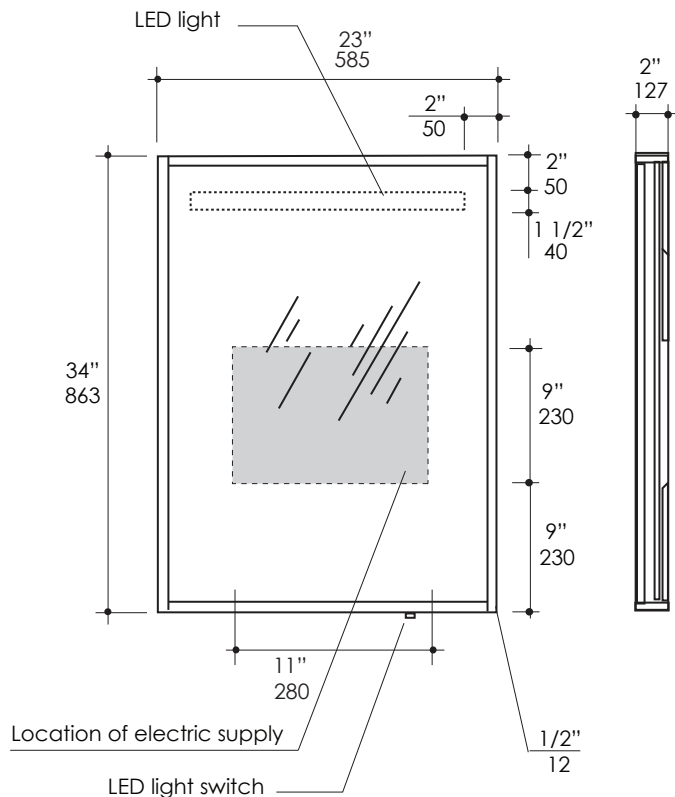

LINEA Mirror Item # M083

Features:

- Wall-mount mirror with wooden or metal frame
- LED accent light behind frosted glass section along the top edge
- Light is plug in on recessed outlet or can be hardwired - see manufacturer's details
- Button light switch included, installed on the right along the bottom edge, other location can be specified at the time of order
- Handmade in USA
- Manufactured with low VOC finishes and wood from renewable forests
- Freight class 3 based on the Lacava Freight Program

Product Specifications:

Notes:

Drawings provided herein are meant to give the user an idea of the product and are not made to scale. The size in inches is rounded up to the nearest 1/16". Slight variances can often occur with porcelain and woodwork. Therefore, LACAVA will not be held responsible for any cutouts, countertops, or furniture made without the actual product or template from LACAVA. Differences in color, grain, appearance and texture are inherent in all natural woodwork, and should be expected. Variances in these qualities are not deemed manufacturing defects, and will not be accepted as valid reasons to return or exchange any LACAVA woodwork. Plumbing specifications are only a guideline and may need to be altered based on the application.