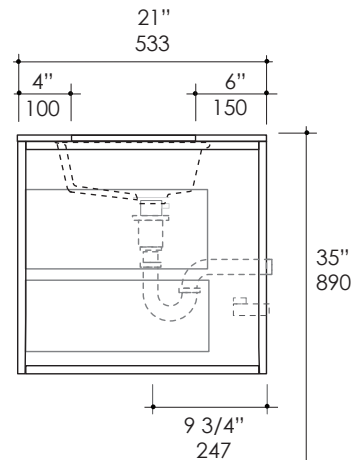

### Faucet Hole Options:

- 00 - None
- 01 - One - centered behind the sink
- 02 - Two, center and right - centered behind the sink
- 03 - Three in 8" spread - centered behind the sink

### Product Specifications:

Notes:  
 Drawings provided herein are meant to give the user an idea of the product and are not made to scale. The size in inches is rounded up to the nearest 1/16". Slight variances can often occur with porcelain and woodwork. Therefore, LACAVA will not be held responsible for any cutouts, countertops, or furniture made without the actual product or template from LACAVA. Differences in color, grain, appearance and texture are inherent in all natural woodwork, and should be expected. Variances in these qualities are not deemed manufacturing defects, and will not be accepted as valid reasons to return or exchange any LACAVA woodwork. Plumbing specifications are only a guideline and may need to be altered based on the application.  
 Product specifications are not binding to the manufacturer and can be changed without notice at any time. Please refer to your shipment for product final sizes.