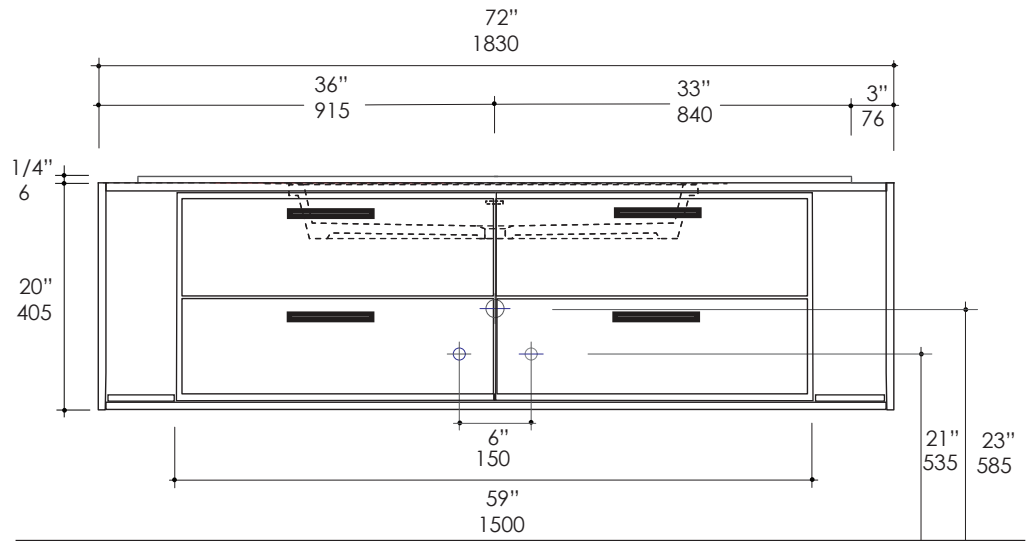

### Faucet Hole Options:

- 00 - None
- 01 - One - centered behind the sink
- 02 - Two, center and right - centered behind the sink
- 03 - Three in 8" spread - centered behind the sink

### Product Specifications:

Notes:  
 Drawings provided herein are meant to give the user an idea of the product and are not made to scale. The size in inches is rounded up to the nearest 1/16". Slight variances can often occur with porcelain and woodwork. Therefore, LACAVA will not be held responsible for any cutouts, countertops, or furniture made without the actual product or template from LACAVA. Differences in color, grain, appearance and texture are inherent in all natural woodwork, and should be expected. Variances in these qualities are not deemed manufacturing defects, and will not be accepted as valid reasons to return or exchange any LACAVA woodwork. Plumbing specifications are only a guideline and may need to be altered based on the application.  
 Product specifications are not binding to the manufacturer and can be changed without notice at any time. Please refer to your shipment for product final sizes.