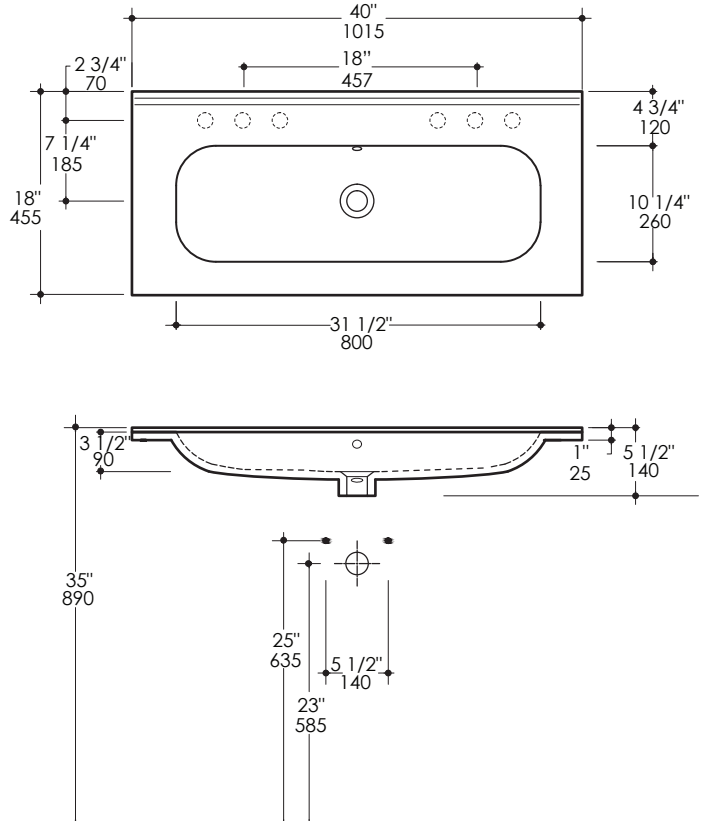

Product Specifications:

IMPORTANT:

We use very fine clay to produce select porcelain lavatories. The many benefits of fine clay include low porosity, high brilliance of glaze, as well as high durability of the material and finish. However, fine clay is subject to relatively high level of shrinkage 12-15% during firing process at extremely high temperatures reaching over 2200°F / 1200°C. This process results in unavoidable low levels of deviation from the originally intended perfect shape. Each lavatory is therefore slightly unique and closely inspected for proper fit with the accompanying vanity. LACAVA strives to ensure long-lasting beauty and performance of our sanitary ware for complete customer satisfaction.

Notes:

Drawings provided herein are meant to give the user an idea of the product and are not made to scale. The size in inches is rounded up to the nearest 1/16". Slight variances can often occur with porcelain and woodwork. Therefore, LACAVA will not be held responsible for any cutouts, countertops, or furniture made without the actual product or template from LACAVA. Plumbing specifications are only a guideline and may need to be altered based on the application. Product specifications are not binding to the manufacturer and can be changed without notice at any time. Please refer to your shipment for product final sizes.

LACAVA is committed to the highest level of customer service. Please feel free to contact us at 1-888-522-2823 (toll free) or by email at info@lacava.com for technical assistance or any general inquiries.

Rev. 9-18-2017