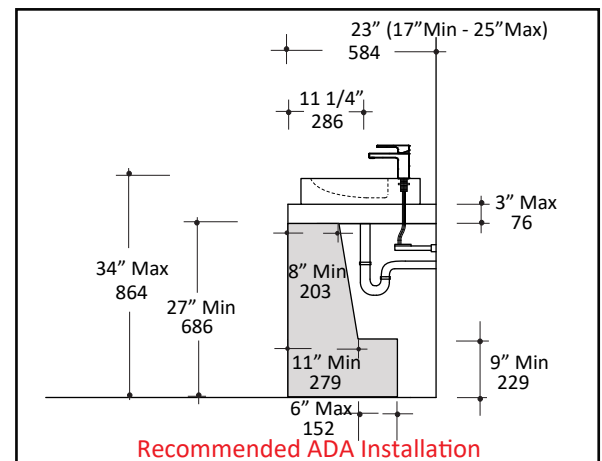

Specifications:

Installation:	Vanity-top, wall-mount, or on-counter
Exterior Dimensions:	16 3/4" w x 18 1/2" d x 4 1/2" h
Material:	Porcelain
Weight:	26 lbs
Overflow:	Yes
Finishes:	001 - White
Faucet Holes:	00 - no hole 01 - one centered hole 02 - two hole - center and right, 4" spread 03 - three hole, 8" spread
Cutout Size:	10" x 8" (template available upon request)
Faucet Hole Size:	Ø 1 3/8"
Drain Hole Size:	Ø 1 3/4"

CUT OUT
10" x 8"
254 x 203

Features:

- Porcelain sink with an overflow
- Most standard American drains can also be used
- Glazed back - it must be installed against a wall on the back
- Unglazed bottom
- Wall-mounting bolts included

Codes + Standards:

- Meets and exceeds applicable national codes and standards

Recommended Items:

- Furniture
 - AQG-BX-17 - Floor-standing metal console stand with towel bars and optional shelf
 - AQG-FR-17 - Floor-standing metal console stand with a towel bar and optional shelf
 - AQG-W-17 - Wall-mount under-counter vanity with finger pulls on two drawers
- European drain with overflow
 - 7100-12
 - 7100-13OF
 - 7100-16OF

LACAVA reserves the right to revise any dimension or information on this sheet without notice. Dimensions are nominal and may vary within an industry accepted tolerance of 1/4".
 Drawings provided herein are meant to give the user an idea of the product and are not made to scale.
 Revised: 7/22/2019