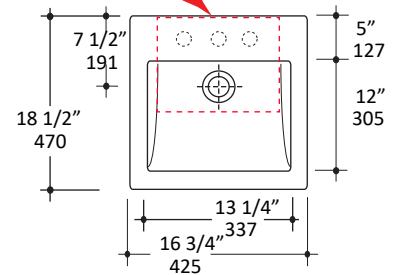

Specifications:

Installation:	Vanity-top, wall-mount, or on-counter
Exterior Dimensions:	16 3/4" w x 18 1/2" d x 4 1/2" h
Material:	Porcelain
Weight:	26 lbs
Overflow:	Yes
Finishes:	001 - White
Faucet Holes:	00 - no hole 01 - one centered hole 02 - two hole - center and right, 4" spread 03 - three hole, 8" spread
Cutout Size:	10" x 8" (template available upon request)
Faucet Hole Size:	Ø 1 3/8"
Drain Hole Size:	Ø 1 3/4"

CUT OUT
10" x 8"
254 x 203

Features:

- Porcelain sink with an overflow
- Most standard American drains can also be used
- Glazed back - it must be installed against a wall on the back
- Unglazed bottom
- Wall-mounting bolts included

LACAVA reserves the right to revise any dimension or information on this sheet without notice. Dimensions are nominal and may vary within an industry accepted tolerance of 1/4".
 Drawings provided herein are meant to give the user an idea of the product and are not made to scale.
 Revised: 7/22/2019