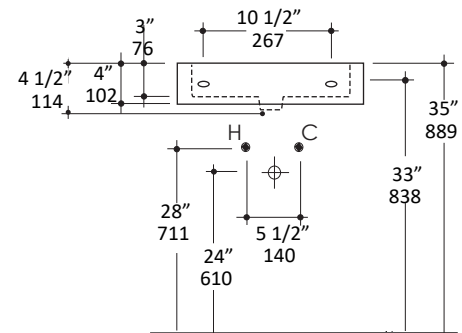

Specifications:

Installation:	Vanity-top, wall-mount, or on-counter
Exterior Dimensions:	16 3/4" w x 18 1/2" d x 4 1/2" h
Material:	Porcelain
Weight:	26 lbs
Overflow:	Yes
Finishes:	001 - White
Faucet Holes:	00 - no hole 01 - one centered hole 02 - two hole - center and right, 4" spread 03 - three hole, 8" spread
Cutout Size:	10" x 8" (template available upon request)
Faucet Hole Size:	Ø 1 3/8"
Drain Hole Size:	Ø 1 3/4"

CUT OUT
10" x 8"
254 x 203

Features:

- Porcelain sink with an overflow
- Most standard American drains can also be used
- Glazed back - it must be installed against a wall on the back
- Unglazed bottom
- Wall-mounting bolts included

Codes + Standards:

- Meets and exceeds applicable national codes and standards

Recommended Items:

- Furniture
 - AQG-BX-17 - Floor-standing metal console stand with towel bars and optional shelf
 - AQG-FR-17 - Floor-standing metal console stand with a towel bar and optional shelf
 - AQG-W-17 - Wall-mount under-counter vanity with finger pulls on two drawers
- European drain with overflow
 - 7100-12
 - 7100-13OF
 - 7100-16OF

LACAVA reserves the right to revise any dimension or information on this sheet without notice. Dimensions are nominal and may vary within an industry accepted tolerance of 1/4".
 Drawings provided herein are meant to give the user an idea of the product and are not made to scale.
 Revised: 7/22/2019