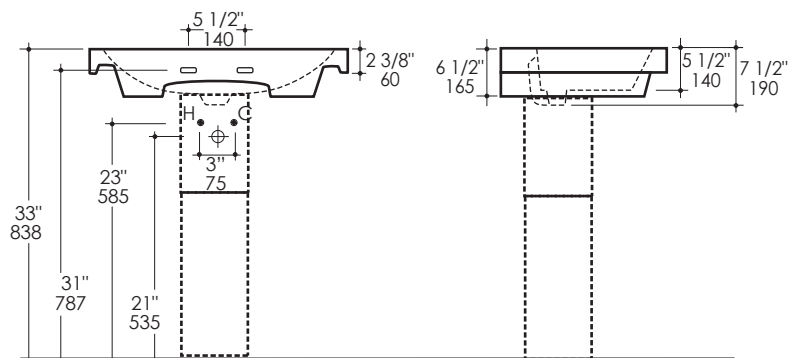

PIAZZA Lavatory Item #4271

Features:

- Porcelain lavatory with overflow
- Wall-mount, vanity top, or self-rimming installation
- Wall-mounting bolts are included
- Faucet hole diameter is 1 3/8"
- European-size drain recommended (i.e. item #7100-16OF or 7100-12)
- Most standard American drains can also be used
- Unfinished back wall
- Weight: 45 lbs
- Can be installed to meet ADA compliance
- Meets and exceeds the following standards/codes
 - ASME A112.19.2-2013/CSA B45.1-13
 - CMR 248 (Mass. Code of Approval)
- Freight class 3 based on the Lacava Freight Program

Finish Options:

001 - White

Faucet Hole Options:

- 00 - None
- 01 - One
- 02 - Two - center and right
- 03 - Three in 8" spread

Notes:

Drawings provided herein are meant to give the user an idea of the product and are not made to scale. The size in inches is rounded up to the nearest 1/16". Slight variances can often occur with porcelain and woodwork. Therefore, LACAVA will not be held responsible for any cutouts, countertops, or furniture made without the actual product or template from LACAVA.