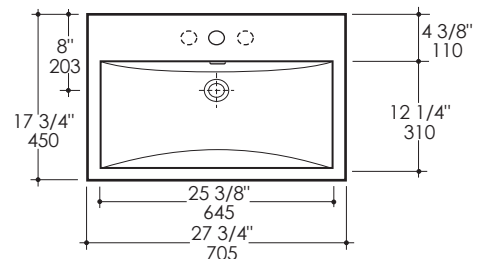

PIAZZA Lavatory Item #4271

Features:

- Porcelain lavatory with overflow
- Wall-mount, vanity top, or self-rimming installation
- Wall-mounting bolts are included
- Faucet hole diameter is 1 3/8"
- European-size drain recommended (i.e. item #7100-16OF or 7100-12)
- Most standard American drains can also be used
- Unfinished back wall
- Weight: 45 lbs
- Can be installed to meet ADA compliance
- Meets and exceeds the following standards/codes
 - ASME A112.19.2-2013/CSA B45.1-13
 - CMR 248 (Mass. Code of Approval)
- Freight class 3 based on the Lacava Freight Program

Finish Options:

001 - White

Faucet Hole Options:

- 00 - None
- 01 - One
- 02 - Two - center and right
- 03 - Three in 8" spread

Notes:

Drawings provided herein are meant to give the user an idea of the product and are not made to scale. The size in inches is rounded up to the nearest 1/16". Slight variances can often occur with porcelain and woodwork. Therefore, LACAVA will not be held responsible for any cutouts, countertops, or furniture made without the actual product or template from LACAVA.