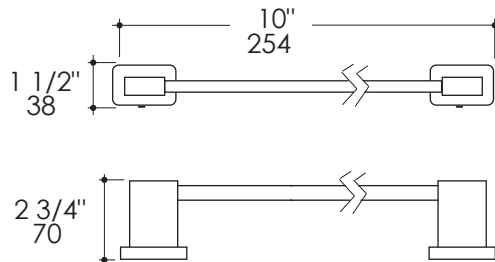

Eleganza Towel Bar Item #1801S

Features:

- Wall-mount towel bar
- Includes mounting hardware
- Plated brass construction

Finish Options:

- CR - Polished Chrome
- PN - Polished Nickel
- NI - Brushed Nickel
- BG - Brushed Gold
- 44 - Matte Black

Product Specifications:

Notes:

Drawings provided herein are meant to give the user an idea of the product and are not made to scale. The size in inches is rounded up to the nearest 1/16".

LACAVA is committed to the highest level of customer service. Please feel free to contact us at 1-888-522-2823 (toll free) or by email at info@lacava.com for technical assistance or any general inquiries.