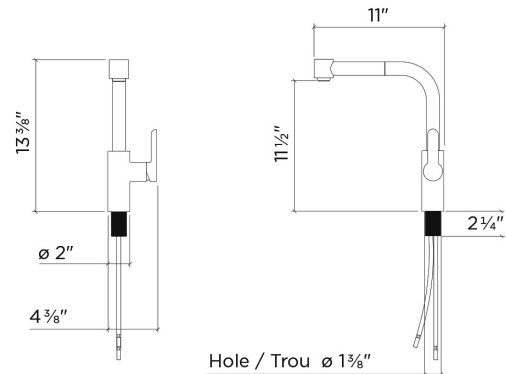

## 306002 | PURE

TOPMOUNT KITCHEN FAUCET

### Features

- Made in Germany
- Solid brass construction
- Available in two finishes
- Single hole installation
- 360° swivel spout
- Pull-out dual jet spray head
- Locking spray jet mode
- Descaling system, for easy cleaning
- 9-1/4" projection
- Forward (90°) and lateral (30°) lever handle rotation, no interference with backsplash
- Braided stainless steel water supply hoses 16" long
- 1,5 gpm (5,7 L/min.) flow rate aerator
- Ceramic cartridge
- ASME A112.18.1 / CSA B125.1
- NSF / ANSI 61 compliant, low lead content
- ADA compliant