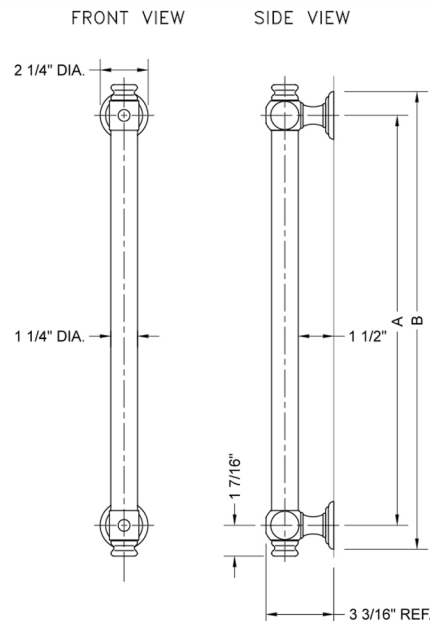

## 48" G60 Straight Grab Bar

Model #: G60-48-

### FEATURES:

- ADA compliant when properly installed
- All brass construction, fully polished & plated
- All grab bars can be custom sized. Contact JACLO for pricing & availability
- Optional handshower sliders and toilet paper/wash cloth holders can be added only upon initial order
- Grab bars over 32" REQUIRE a middle post

### SPECIFICATION DRAWING:

BRASS LUXURY GRAB BAR			
PART. #	DESCRIPTION	A	B
G60-12-XX	12" CENTER TO CENTER	12"	14 1/4"
G60-16-XX	16" CENTER TO CENTER	16"	18 1/4"
G60-18-XX	18" CENTER TO CENTER	18"	20 1/4"
G60-24-XX	24" CENTER TO CENTER	24"	24 1/4"
G60-32-XX	32" CENTER TO CENTER	32"	34 1/4"
*NOTE: GRAB BARS OVER 32" REQUIRE A MIDDLE POST			
G60-36-XX	36" CENTER TO CENTER	36"	38 1/4"
G60-42-XX	42" CENTER TO CENTER	42"	44 1/4"
G60-48-XX	48" CENTER TO CENTER	48"	50 1/4"
G60-60-XX	60" CENTER TO CENTER	60"	62 1/4"