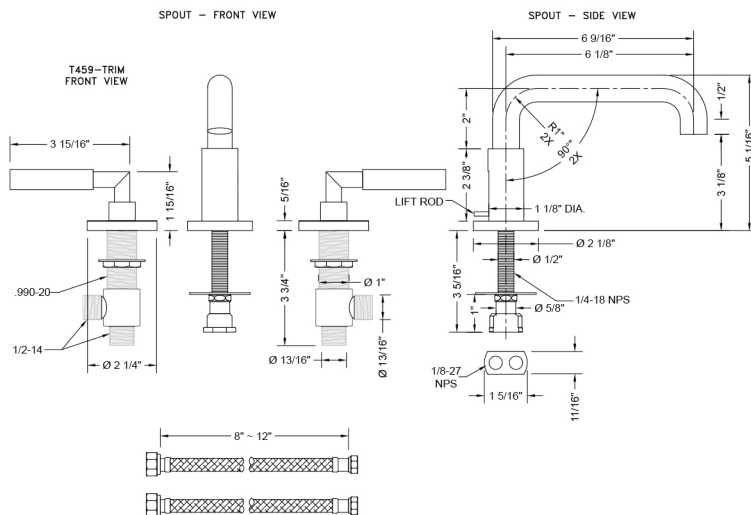

Downtown Contempo Faucet with Round Escutcheons & Contempo Slim Lever Handles

Model #: 8882-T459-1.2-

FEATURES:

- All brass 8" - 12" widespread faucet includes brass pop-up drain with overflow
- 1/4 turn ceramic valves
- Low Profile Swivel Spout (For Stationary Spout option, contact JACLO)
- Available Flow Rates: 1.5, 1.2 & 0.5 GPM. Additional flow rate (aerator) options available. Contact JACLO.
- 5 3/4" spout reach
- Spout Hole Size: 1 1/2" - 1 7/8"
- Valve Hole Size: 1 1/8" - 1 5/8"
- ADA Compliant Levers

SPECIFICATION DRAWING:

AVAILABLE HANDLES:

COMPLIANCES:

CEC

Complies with: ASME A112.18.1-2012/CSA B125.1-12